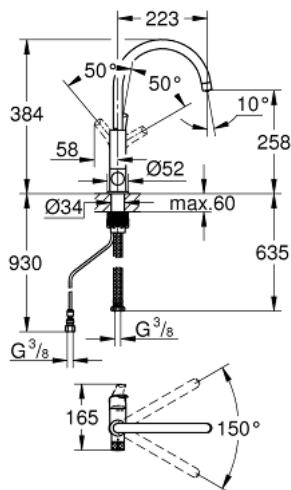

31 722 000 GROHE BLUE PURE EUROSMART SINGLE-LEVER SINK MIXER WITH FILTER FUNCTION

PRODUCT DESCRIPTION

- Colour: chrome
- single hole installation
- C-spout
- separate handle for filtered water
- headpart 1/2"
- GROHE LongLife finish
- GROHE SilkMove 28 mm ceramic cartridge
- swivel tubular spout, swivel area 150°
- separate inner water ways
- flexible connection hoses
- includes sink mixers only
- can be combined with filter set 40 438 001

31 722 000 GROHE BLUE PURE EUROSMART SINGLE-LEVER SINK MIXER WITH FILTER FUNCTION

SPARE PARTS, June 2020 – now

- 1: Lever (Spare part-nr. 46900000)
- 2: Shield (Spare part-nr. 46581000)
- 3: Fitting ring (Spare part-nr. 07419000)
- 4: Cartridge (Spare part-nr. 46963000)
- 5: Ceramic headpart, 1/2" (Spare part-nr. 48509000)
- 6: Mousseur GROHE Blue L spout (Spare part-nr. 48194000)
- 7: Mounting set (Spare part-nr. 48477000)