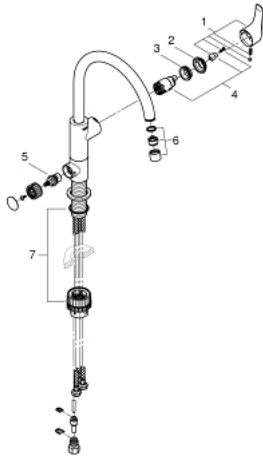

31 722 000 GROHE BLUE PURE EUROSMART SINGLE-LEVER SINK MIXER WITH FILTER FUNCTION

PRODUCT DESCRIPTION

- Colour: chrome
- single hole installation
- C-spout
- separate handle for filtered water
- headpart 1/2"
- GROHE LongLife finish
- GROHE SilkMove 28 mm ceramic cartridge
- swivel tubular spout, swivel area 150°
- separate inner water ways
- flexible connection hoses
- includes sink mixers only
- can be combined with filter set 40 438 001

31 722 000 GROHE BLUE PURE EUROSMART SINGLE-LEVER SINK MIXER WITH FILTER FUNCTION

SPARE PARTS, June 2020 – now

- 1: Lever (Spare part-nr. 46900000)
- 2: Shield (Spare part-nr. 46581000)
- 3: Fitting ring (Spare part-nr. 07419000)
- 4: Cartridge (Spare part-nr. 46963000)
- 5: Ceramic headpart, 1/2" (Spare part-nr. 48509000)
- 6: Mousseur GROHE Blue L spout (Spare part-nr. 48194000)
- 7: Mounting set (Spare part-nr. 48477000)