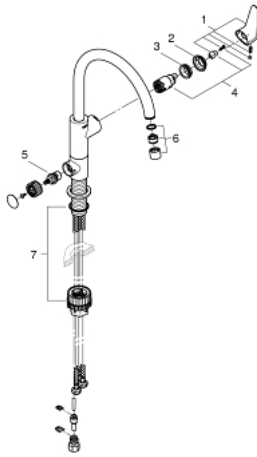

31 723 000 **GROHE BLUE PURE BAUCURVE SINGLE-LEVER SINK MIXER WITH FILTER
FUNCTION**

PRODUCT DESCRIPTION

- Colour: chrome
- single hole installation
- C-spout
- separate handle for filtered water
- headpart 1/2"
- GROHE LongLife finish
- GROHE SilkMove 28 mm ceramic cartridge
- swivel tubular spout, swivel area 150°
- separate inner water ways
- flexible connection hoses
- includes sink mixers only
- can be combined with filter set 40 438 001

31 723 000 GROHE BLUE PURE BAUCURVE SINGLE-LEVER SINK MIXER WITH FILTER FUNCTION

SPARE PARTS, June 2020 – now

- 1: Lever (Spare part-nr. 48510000)
- 2: Shield (Spare part-nr. 46581000)
- 3: Fitting ring (Spare part-nr. 07419000)
- 4: Cartridge (Spare part-nr. 46963000)
- 5: Ceramic headpart, 1/2" (Spare part-nr. 48509000)
- 6: Mousseur GROHE Blue L spout (Spare part-nr. 48194000)
- 7: Mounting set (Spare part-nr. 48477000)