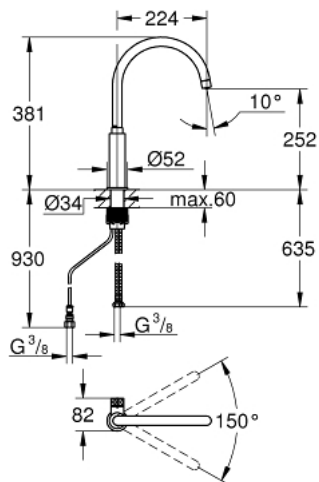

31 724 000 GROHE BLUE PURE MONO MONO FAUCET WITH FILTER FUNCTION

PRODUCT DESCRIPTION

- Colour: chrome
- single hole installation
- C-spout
- handle for filtered table water
- headpart 1/2"
- GROHE LongLife finish
- swivel tubular spout, swivel area 150°
- flexible connection hoses
- includes sink mixers only
- can be combined with all GROHE Blue filter sets

31 724 000 GROHE BLUE PURE MONO MONO FAUCET WITH FILTER FUNCTION

SPARE PARTS, June 2020 – now

- 1: Mousseur GROHE Blue L spout (Spare part-nr. 48194000)
- 2: Ceramic cartridge (Spare part-nr. 46318000)
- 3: Mounting set (Spare part-nr. 48477000)