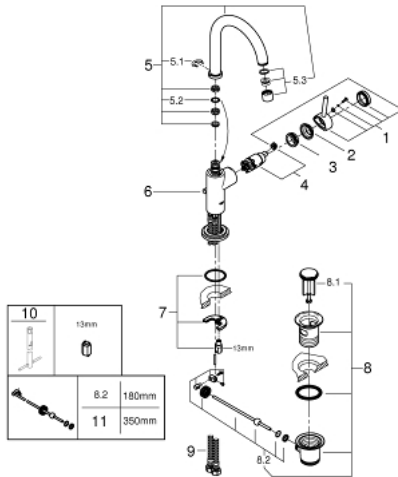

32 042 001 **ATRIO SINGLE-LEVER BASIN MIXER 1/2"**
L-SIZE

PRODUCT DESCRIPTION

- Colour: chrome
- single hole installation
- GROHE SilkMove 28 mm ceramic cartridge
- GROHE LongLife finish
- rapid-installation-system
- swivel tubular C-spout with mousseur
- stop limiter
- pop-up waste set 1 1/4"
- flexible connection hoses

32 042 001 **ATRIO SINGLE-LEVER BASIN MIXER 1/2"**
L-SIZE

SPARE PARTS, August 2016 – now

- 1: Lever (Spare part-nr. 46633000)
 - 2: Shield (Spare part-nr. 46581000)
 - 3: Fitting ring (Spare part-nr. 07419000)
 - 4: Cartridge (Spare part-nr. 46580000)
 - 5: Spout (Spare part-nr. 13170000)
 - 5.1: Safety ring (Spare part-nr. 0806500M)
 - 5.2: Sealing washer (Spare part-nr. 0128500M)
 - 5.3: Mousseur (Spare part-nr. 13935000)
 - 6: Pop-up rod (Spare part-nr. 06575000)
 - 7: Shank mounting kit (Spare part-nr. 46249000)
 - 8: Pop-up waste set 1 1/4" (Spare part-nr. 28910000)
 - 8.1: Plug (Spare part-nr. 07182000)
 - 8.2: Eccentric rod (Spare part-nr. 07052000)
 - 9: Connection hose (Spare part-nr. 46255000)
 - 10: Mounting wrench (Spare part-nr. 19017000)*
 - 11: Eccentric rod (Spare part-nr. 07341000)*
- * Optional accessories