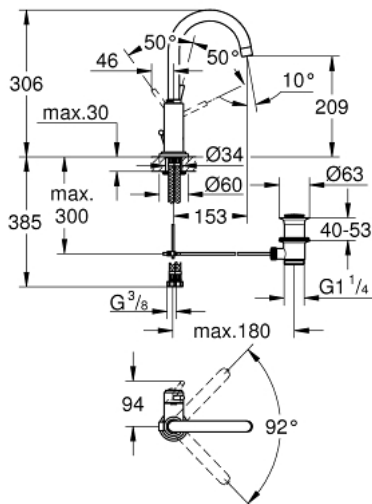

32 042 001 **ATRIO SINGLE-LEVER BASIN MIXER 1/2"**
L-SIZE

PRODUCT DESCRIPTION

- Colour: chrome
- single hole installation
- GROHE SilkMove 28 mm ceramic cartridge
- GROHE LongLife finish
- rapid-installation-system
- swivel tubular C-spout with mousseur
- stop limiter
- pop-up waste set 1 1/4"
- flexible connection hoses

32 042 001 **ATRIO SINGLE-LEVER BASIN MIXER 1/2"**
L-SIZE

SPARE PARTS, August 2016 – now

- 1: Lever (Spare part-nr. 46633000)
 - 2: Shield (Spare part-nr. 46581000)
 - 3: Fitting ring (Spare part-nr. 07419000)
 - 4: Cartridge (Spare part-nr. 46580000)
 - 5: Spout (Spare part-nr. 13170000)
 - 5.1: Safety ring (Spare part-nr. 0806500M)
 - 5.2: Sealing washer (Spare part-nr. 0128500M)
 - 5.3: Mousseur (Spare part-nr. 13935000)
 - 6: Pop-up rod (Spare part-nr. 06575000)
 - 7: Shank mounting kit (Spare part-nr. 46249000)
 - 8: Pop-up waste set 1 1/4" (Spare part-nr. 28910000)
 - 8.1: Plug (Spare part-nr. 07182000)
 - 8.2: Eccentric rod (Spare part-nr. 07052000)
 - 9: Connection hose (Spare part-nr. 46255000)
 - 10: Mounting wrench (Spare part-nr. 19017000)*
 - 11: Eccentric rod (Spare part-nr. 07341000)*
- * Optional accessories