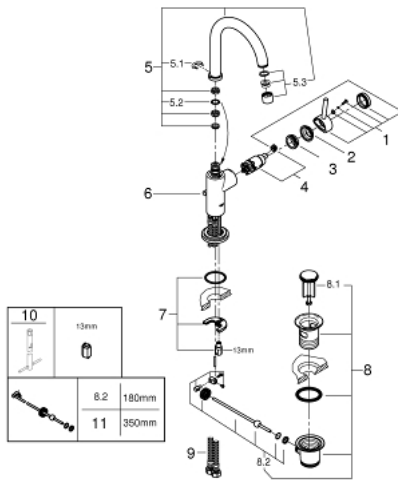

32 042 001 **ATRIO SINGLE-LEVER BASIN MIXER 1/2"**
L-SIZE

PRODUCT DESCRIPTION

- Colour: chrome
- single hole installation
- GROHE SilkMove 28 mm ceramic cartridge
- GROHE LongLife finish
- rapid installation system
- swivel tubular C-spout with mousseur
- stop limiter
- pop-up waste set 1 1/4"
- flexible connection hoses

32 042 001 ATRIO SINGLE-LEVER BASIN MIXER 1/2" L-SIZE

SPARE PARTS, 8月 2016 – now

- 1: Lever (Spare part-nr. 46633000)
- 2: Cap (Spare part-nr. 46581000)
- 3: Fitting ring (Spare part-nr. 07419000)
- 4: Cartridge (Spare part-nr. 46580000)
- 5: Spout (Spare part-nr. 13170000)
- 5.1: Safety ring (Spare part-nr. 0806500M)
- 5.2: Sealing washer (Spare part-nr. 0128500M)
- 5.3: Mousseur (Spare part-nr. 13935000)
- 6: Pop-up rod (Spare part-nr. 06575000)
- 7: Shank mounting kit (Spare part-nr. 46249000)
- 8: Waste set 1 1/4" (Spare part-nr. 28910000)
- 8.1: Plug (Spare part-nr. 07182000)
- 8.2: Eccentric rod (Spare part-nr. 07052000)
- 9: Connection hose (Spare part-nr. 46255000)
- 10: Mounting wrench (Spare part-nr. 19017000)*
- 11: Eccentric rod (Spare part-nr. 07341000)*