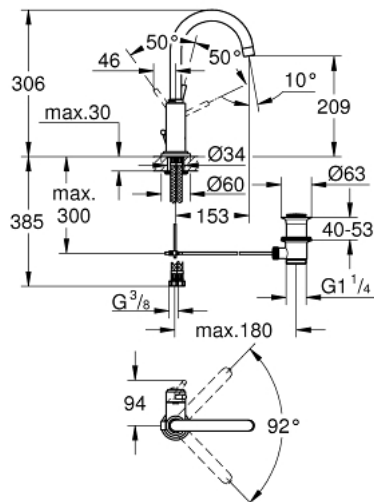

32 042 001 **ATRIO SINGLE-LEVER BASIN MIXER 1/2"**
L-SIZE

PRODUCT DESCRIPTION

- Colour: chrome
- single hole installation
- GROHE SilkMove 28 mm ceramic cartridge
- GROHE LongLife finish
- rapid installation system
- swivel tubular C-spout with mousseur
- stop limiter
- pop-up waste set 1 1/4"
- flexible connection hoses

32 042 001 ATRIO SINGLE-LEVER BASIN MIXER 1/2" L-SIZE

SPARE PARTS, 8月 2016 – now

- 1: Lever (Spare part-nr. 46633000)
- 2: Cap (Spare part-nr. 46581000)
- 3: Fitting ring (Spare part-nr. 07419000)
- 4: Cartridge (Spare part-nr. 46580000)
- 5: Spout (Spare part-nr. 13170000)
- 5.1: Safety ring (Spare part-nr. 0806500M)
- 5.2: Sealing washer (Spare part-nr. 0128500M)
- 5.3: Mousseur (Spare part-nr. 13935000)
- 6: Pop-up rod (Spare part-nr. 06575000)
- 7: Shank mounting kit (Spare part-nr. 46249000)
- 8: Waste set 1 1/4" (Spare part-nr. 28910000)
- 8.1: Plug (Spare part-nr. 07182000)
- 8.2: Eccentric rod (Spare part-nr. 07052000)
- 9: Connection hose (Spare part-nr. 46255000)
- 10: Mounting wrench (Spare part-nr. 19017000)*
- 11: Eccentric rod (Spare part-nr. 07341000)*