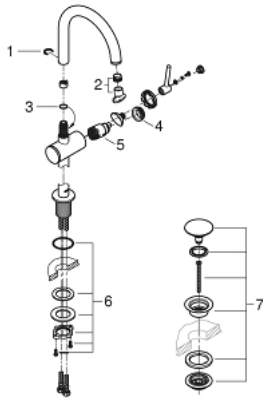

32 042 003 **ATRIO SINGLE-LEVER BASIN MIXER 1/2"**
L-SIZE

PRODUCT DESCRIPTION

- Colour: chrome
- single hole installation
- GROHE SilkMove 28 mm ceramic cartridge
- with temperature limiter
- GROHE LongLife finish
- 5.7 l/min laminar mousseur
- swivel tubular C-spout with mousseur
- stop limiter
- Push-open waste set 1 1/4"
- flexible connection hoses

32 042 003 **ATRIO SINGLE-LEVER BASIN MIXER 1/2"**
L-SIZE

SPARE PARTS, April 2017 – now

- 1: Safety ring (Spare part-nr. 4826600M)
- 2: Flow straightener (Spare part-nr. 48408000)
- 3: Sealing washer (Spare part-nr. 0128500M)
- 4: Fitting ring (Spare part-nr. 07419000)
- 5: Cartridge (Spare part-nr. 46963000)
- 6: Shank fastening assembly (Spare part-nr. 48384000)
- 7: Pop-up waste set (Spare part-nr. 65807000)