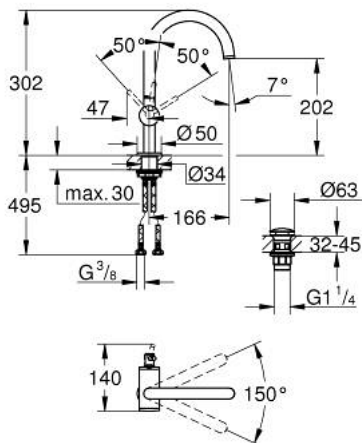

32 042 003 **ATRIO SINGLE-LEVER BASIN MIXER 1/2"**
L-SIZE

PRODUCT DESCRIPTION

- Colour: chrome
- single hole installation
- GROHE SilkMove 28 mm ceramic cartridge
- with temperature limiter
- GROHE LongLife finish
- 5.7 l/min laminar mousseur
- swivel tubular C-spout with mousseur
- stop limiter
- Push-open waste set 1 1/4"
- flexible connection hoses

32 042 003 **ATRIO SINGLE-LEVER BASIN MIXER 1/2"**
L-SIZE

SPARE PARTS, April 2017 – now

- 1: Safety ring (Spare part-nr. 4826600M)
- 2: Flow straightener (Spare part-nr. 48408000)
- 3: Sealing washer (Spare part-nr. 0128500M)
- 4: Fitting ring (Spare part-nr. 07419000)
- 5: Cartridge (Spare part-nr. 46963000)
- 6: Shank fastening assembly (Spare part-nr. 48384000)
- 7: Pop-up waste set (Spare part-nr. 65807000)