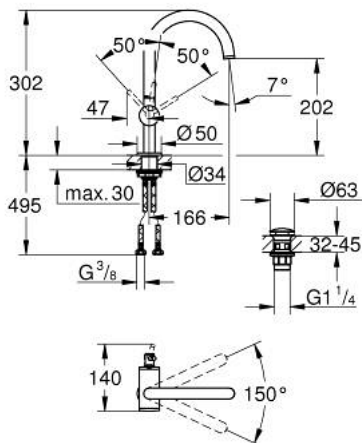

32 042 003 **ATRIO SINGLE-LEVER BASIN MIXER 1/2"**
L-SIZE

PRODUCT DESCRIPTION

- Colour: chrome
- single hole installation
- GROHE SilkMove 28 mm ceramic cartridge
- with temperature limiter
- GROHE LongLife finish
- 5.7 l/min laminar mousseur
- swivel tubular C-spout with mousseur
- stop limiter
- push-open waste set 1 1/4"
- flexible connection hoses

32 042 003 **ATRIO SINGLE-LEVER BASIN MIXER 1/2"**
L-SIZE

SPARE PARTS, 4月 2017 – now

- 1: Safety ring (Spare part-nr. 4826600M)
- 2: Laminar flow straightener (Spare part-nr. 48408000)
- 3: Sealing washer (Spare part-nr. 0128500M)
- 4: Fitting ring (Spare part-nr. 07419000)
- 5: Cartridge (Spare part-nr. 46963000)
- 6: Shank fastening assembly (Spare part-nr. 48384000)
- 7: Waste set with push-open plug (Spare part-nr. 65807000)