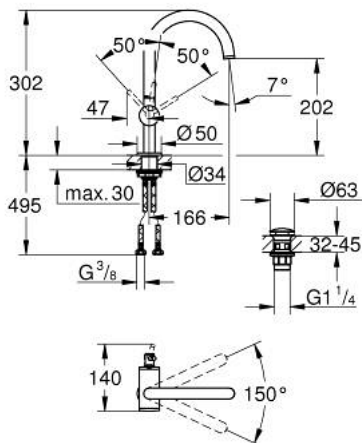

32 042 003 **ATRIO SINGLE-LEVER BASIN MIXER 1/2"**
L-SIZE

PRODUCT DESCRIPTION

- Colour: chrome
- single hole installation
- GROHE SilkMove 28 mm ceramic cartridge
- with temperature limiter
- GROHE LongLife finish
- GROHE EcoJoy 5.7 l/min laminar mousseur
- swivel tubular C-spout with mousseur
- stop limiter
- push-open waste set 1 1/4"
- flexible connection hoses

32 042 003 **ATRIO SINGLE-LEVER BASIN MIXER 1/2"**
L-SIZE

SPARE PARTS, 4月 2017 – now

- 1: Safety ring (Spare part-nr. 4826600M)
- 2: Laminar flow straightener (Spare part-nr. 48408000)
- 3: Sealing washer (Spare part-nr. 0128500M)
- 4: Fitting ring (Spare part-nr. 07419000)
- 5: Cartridge (Spare part-nr. 46963000)
- 6: Shank fastening assembly (Spare part-nr. 48384000)
- 7: Waste set with push-open plug (Spare part-nr. 65807000)