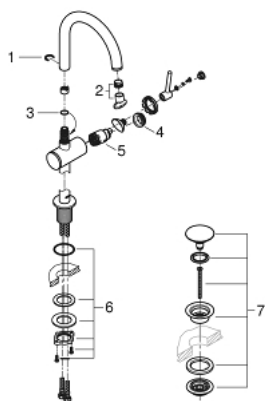

32 042 003 **ATRIO SINGLE-LEVER BASIN MIXER 1/2"**
L-SIZE

PRODUCT DESCRIPTION

- Colour: chrome
- single hole installation
- GROHE SilkMove 28 mm ceramic cartridge
- with temperature limiter
- GROHE LongLife finish
- GROHE EcoJoy 5.7 l/min laminar mousseur
- swivel tubular C-spout with mousseur
- stop limiter
- push-open waste set 1 1/4"
- flexible connection hoses

32 042 003 **ATRIO SINGLE-LEVER BASIN MIXER 1/2"**
L-SIZE

SPARE PARTS, 4月 2017 – now

- 1: Safety ring (Spare part-nr. 4826600M)
- 2: Laminar flow straightener (Spare part-nr. 48408000)
- 3: Sealing washer (Spare part-nr. 0128500M)
- 4: Fitting ring (Spare part-nr. 07419000)
- 5: Cartridge (Spare part-nr. 46963000)
- 6: Shank fastening assembly (Spare part-nr. 48384000)
- 7: Waste set with push-open plug (Spare part-nr. 65807000)