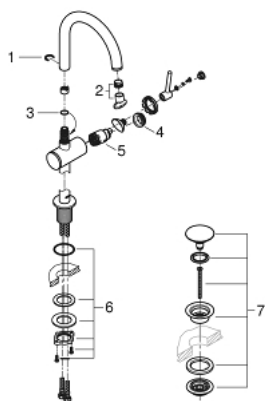

32 042 003 **ATRIO SINGLE-LEVER BASIN MIXER 1/2"**
L-SIZE

PRODUCT DESCRIPTION

- Colour: chrome
- single hole installation
- GROHE SilkMove 28 mm ceramic cartridge
- with temperature limiter
- GROHE LongLife finish
- 5.7 l/min laminar mousseur
- swivel tubular C-spout with mousseur
- stop limiter
- push-open waste set 1 1/4"
- flexible connection hoses

32 042 003 **ATRIO SINGLE-LEVER BASIN MIXER 1/2"**
L-SIZE

SPARE PARTS, 4月 2017 – now

- 1: Safety ring (Spare part-nr. 4826600M)
- 2: Laminar flow straightener (Spare part-nr. 48408000)
- 3: Sealing washer (Spare part-nr. 0128500M)
- 4: Fitting ring (Spare part-nr. 07419000)
- 5: Cartridge (Spare part-nr. 46963000)
- 6: Shank fastening assembly (Spare part-nr. 48384000)
- 7: Waste set with push-open plug (Spare part-nr. 65807000)