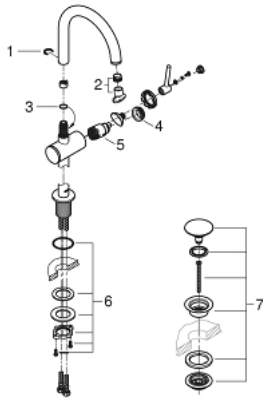

## 32 042 AL3 ATRIO SINGLE-LEVER BASIN MIXER 1/2" L-SIZE

### PRODUCT DESCRIPTION

- Colour: brushed hard graphite
- single hole installation
- GROHE SilkMove 28 mm ceramic cartridge
- with temperature limiter
- GROHE LongLife finish
- 5.7 l/min laminar mousseur
- swivel tubular C-spout with mousseur
- stop limiter
- Push-open waste set 1 1/4"
- flexible connection hoses

### SPARE PARTS, April 2017 – now

- 1: Safety ring (Spare part-nr. 4826600M)
- 2: Flow straightener (Spare part-nr. 48408000)
- 3: Sealing washer (Spare part-nr. 0128500M)
- 4: Fitting ring (Spare part-nr. 07419000)
- 5: Cartridge (Spare part-nr. 46963000)
- 6: Shank fastening assembly (Spare part-nr. 48384000)
- 7: Pop-up waste set (Spare part-nr. 65807AL0)