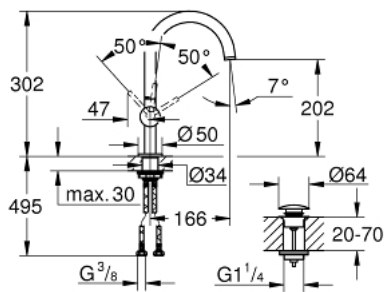

## 32 042 AL3 ATRIO SINGLE-LEVER BASIN MIXER 1/2" L-SIZE

### PRODUCT DESCRIPTION

- Colour: brushed hard graphite
- single hole installation
- GROHE SilkMove 28 mm ceramic cartridge
- with temperature limiter
- GROHE LongLife finish
- GROHE EcoJoy 5.7 l/min laminar mousseur
- swivel tubular C-spout with mousseur
- stop limiter
- Push-open waste set 1 1/4"
- flexible connection hoses

### SPARE PARTS, April 2017 – now

- 1: Safety ring (Spare part-nr. 4826600M)
- 2: Flow straightener (Spare part-nr. 48408000)
- 3: Sealing washer (Spare part-nr. 0128500M)
- 4: Fitting ring (Spare part-nr. 07419000)
- 5: Cartridge (Spare part-nr. 46963000)
- 6: Shank fastening assembly (Spare part-nr. 48384000)
- 7: Pop-up waste set (Spare part-nr. 65807AL0)