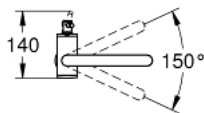

## 32 042 AL3 ATRIO SINGLE-LEVER BASIN MIXER 1/2" L-SIZE

### PRODUCT DESCRIPTION

- Colour: brushed hard graphite
- single hole installation
- GROHE SilkMove 28 mm ceramic cartridge
- with temperature limiter
- GROHE LongLife finish
- 5.7 l/min laminar mousseur
- swivel tubular C-spout with mousseur
- stop limiter
- Push-open waste set 1 1/4"
- flexible connection hoses

### SPARE PARTS, April 2017 – now

- 1: Safety ring (Spare part-nr. 4826600M)
- 2: Flow straightener (Spare part-nr. 48408000)
- 3: Sealing washer (Spare part-nr. 0128500M)
- 4: Fitting ring (Spare part-nr. 07419000)
- 5: Cartridge (Spare part-nr. 46963000)
- 6: Shank fastening assembly (Spare part-nr. 48384000)
- 7: Pop-up waste set (Spare part-nr. 65807AL0)