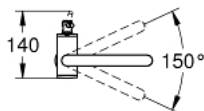

## 32 042 AL3 ATRIO SINGLE-LEVER BASIN MIXER 1/2" L-SIZE

### PRODUCT DESCRIPTION

- Colour: brushed hard graphite
- single hole installation
- GROHE SilkMove 28 mm ceramic cartridge
- with temperature limiter
- GROHE LongLife finish
- GROHE EcoJoy 5.7 l/min laminar mousseur
- swivel tubular C-spout with mousseur
- stop limiter
- Push-open waste set 1 1/4"
- flexible connection hoses