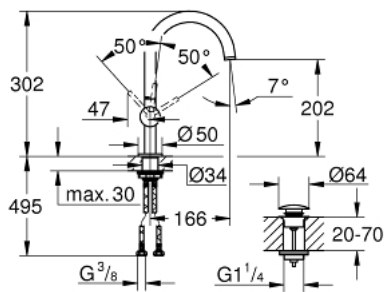

## 32 042 AL3 ATRIO SINGLE-LEVER BASIN MIXER 1/2" L-SIZE

### PRODUCT DESCRIPTION

- Colour: brushed hard graphite
- single hole installation
- GROHE SilkMove 28 mm ceramic cartridge
- with temperature limiter
- GROHE LongLife finish
- 5.7 l/min laminar mousseur
- swivel tubular C-spout with mousseur
- stop limiter
- Push-open waste set 1 1/4"
- flexible connection hoses

### SPARE PARTS, April 2017 – now

- 1: Safety ring (Spare part-nr. 4826600M)
- 2: Flow straightener (Spare part-nr. 48408000)
- 3: Sealing washer (Spare part-nr. 0128500M)
- 4: Fitting ring (Spare part-nr. 07419000)
- 5: Cartridge (Spare part-nr. 46963000)
- 6: Shank fastening assembly (Spare part-nr. 48384000)
- 7: Pop-up waste set (Spare part-nr. 65807AL0)