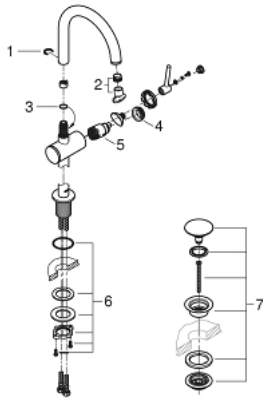

## 32 042 AL3 ATRIO SINGLE-LEVER BASIN MIXER 1/2" L-SIZE

### PRODUCT DESCRIPTION

- Colour: brushed hard graphite
- single hole installation
- GROHE SilkMove 28 mm ceramic cartridge
- with temperature limiter
- GROHE LongLife finish
- GROHE EcoJoy 5.7 l/min laminar mousseur
- swivel tubular C-spout with mousseur
- stop limiter
- Push-open waste set 1 1/4"
- flexible connection hoses

### SPARE PARTS, April 2017 – now

- 1: Safety ring (Spare part-nr. 4826600M)
- 2: Flow straightener (Spare part-nr. 48408000)
- 3: Sealing washer (Spare part-nr. 0128500M)
- 4: Fitting ring (Spare part-nr. 07419000)
- 5: Cartridge (Spare part-nr. 46963000)
- 6: Shank fastening assembly (Spare part-nr. 48384000)
- 7: Pop-up waste set (Spare part-nr. 65807AL0)