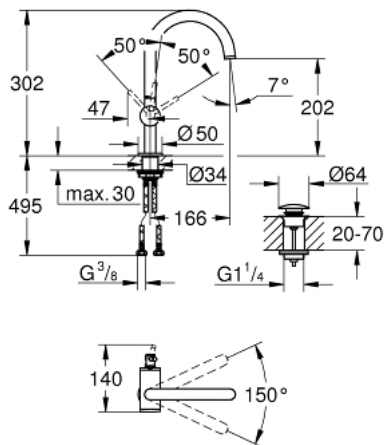

## 32 042 AL3 ATRIO SINGLE-LEVER BASIN MIXER 1/2" L-SIZE

### PRODUCT DESCRIPTION

- Colour: brushed hard graphite
- single hole installation
- GROHE SilkMove 28 mm ceramic cartridge
- with temperature limiter
- GROHE LongLife finish
- GROHE EcoJoy 5.7 l/min laminar mousseur
- swivel tubular C-spout with mousseur
- stop limiter
- push-open waste set 1 1/4"
- flexible connection hoses

### SPARE PARTS, 4月 2017 – now

- 1: Safety ring (Spare part-nr. 4826600M)
- 2: Laminar flow straightener (Spare part-nr. 48408000)
- 3: Sealing washer (Spare part-nr. 0128500M)
- 4: Fitting ring (Spare part-nr. 07419000)
- 5: Cartridge (Spare part-nr. 46963000)
- 6: Shank fastening assembly (Spare part-nr. 48384000)
- 7: Waste set with push-open plug (Spare part-nr. 65807AL0)