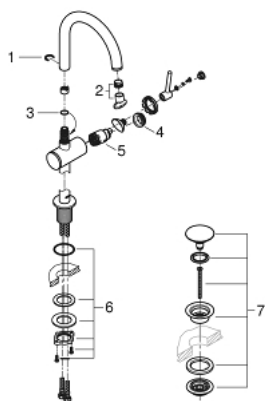

## 32 042 AL3 ATRIO SINGLE-LEVER BASIN MIXER 1/2" L-SIZE

### PRODUCT DESCRIPTION

- Colour: brushed hard graphite
- single hole installation
- GROHE SilkMove 28 mm ceramic cartridge
- with temperature limiter
- GROHE LongLife finish
- GROHE EcoJoy 5.7 l/min laminar mousseur
- swivel tubular C-spout with mousseur
- stop limiter
- push-open waste set 1 1/4"
- flexible connection hoses

### SPARE PARTS, 4月 2017 – now

- 1: Safety ring (Spare part-nr. 4826600M)
- 2: Laminar flow straightener (Spare part-nr. 48408000)
- 3: Sealing washer (Spare part-nr. 0128500M)
- 4: Fitting ring (Spare part-nr. 07419000)
- 5: Cartridge (Spare part-nr. 46963000)
- 6: Shank fastening assembly (Spare part-nr. 48384000)
- 7: Waste set with push-open plug (Spare part-nr. 65807AL0)