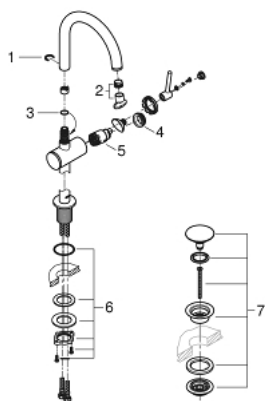

32 042 AL3 ATRIO SINGLE-LEVER BASIN MIXER 1/2" L-SIZE

PRODUCT DESCRIPTION

- Colour: brushed hard graphite
- single hole installation
- GROHE SilkMove 28 mm ceramic cartridge
- with temperature limiter
- GROHE LongLife finish
- 5.7 l/min laminar mousseur
- swivel tubular C-spout with mousseur
- stop limiter
- push-open waste set 1 1/4"
- flexible connection hoses

32 042 AL3 ATRIO SINGLE-LEVER BASIN MIXER 1/2" L-SIZE

SPARE PARTS, 4月 2017 – now

- 1: Safety ring (Spare part-nr. 4826600M)
- 2: Laminar flow straightener (Spare part-nr. 48408000)
- 3: Sealing washer (Spare part-nr. 0128500M)
- 4: Fitting ring (Spare part-nr. 07419000)
- 5: Cartridge (Spare part-nr. 46963000)
- 6: Shank fastening assembly (Spare part-nr. 48384000)
- 7: Waste set with push-open plug (Spare part-nr. 65807AL0)