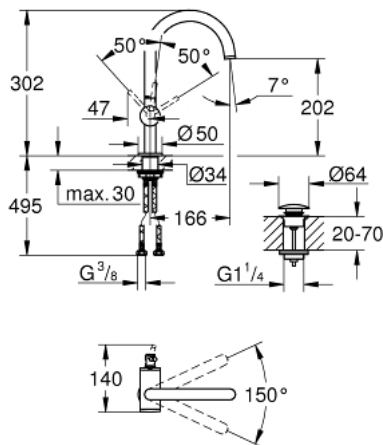

32 042 AL3 ATRIO SINGLE-LEVER BASIN MIXER 1/2" L-SIZE

PRODUCT DESCRIPTION

- Colour: brushed hard graphite
- single hole installation
- GROHE SilkMove 28 mm ceramic cartridge
- with temperature limiter
- GROHE LongLife finish
- 5.7 l/min laminar mousseur
- swivel tubular C-spout with mousseur
- stop limiter
- push-open waste set 1 1/4"
- flexible connection hoses

32 042 AL3 ATRIO SINGLE-LEVER BASIN MIXER 1/2" L-SIZE

SPARE PARTS, 4月 2017 – now

- 1: Safety ring (Spare part-nr. 4826600M)
- 2: Laminar flow straightener (Spare part-nr. 48408000)
- 3: Sealing washer (Spare part-nr. 0128500M)
- 4: Fitting ring (Spare part-nr. 07419000)
- 5: Cartridge (Spare part-nr. 46963000)
- 6: Shank fastening assembly (Spare part-nr. 48384000)
- 7: Waste set with push-open plug (Spare part-nr. 65807AL0)