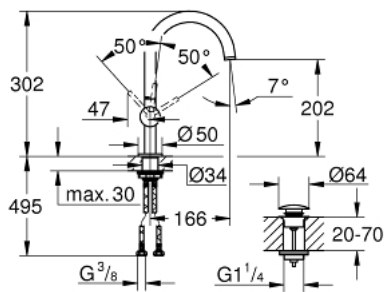

32 042 DC3 ATRIO SINGLE-LEVER BASIN MIXER 1/2" L-SIZE

PRODUCT DESCRIPTION

- Colour: Supersteel
- single hole installation
- GROHE SilkMove 28 mm ceramic cartridge
- with temperature limiter
- GROHE LongLife finish
- 5.7 l/min laminar mousseur
- swivel tubular C-spout with mousseur
- stop limiter
- Push-open waste set 1 1/4"
- flexible connection hoses

32 042 DC3 **ATRIO SINGLE-LEVER BASIN MIXER 1/2"**
L-SIZE

SPARE PARTS, April 2017 – now

- 1: Safety ring (Spare part-nr. 4826600M)
- 2: Flow straightener (Spare part-nr. 48408000)
- 3: Sealing washer (Spare part-nr. 0128500M)
- 4: Fitting ring (Spare part-nr. 07419000)
- 5: Cartridge (Spare part-nr. 46963000)
- 6: Shank fastening assembly (Spare part-nr. 48384000)
- 7: Pop-up waste set (Spare part-nr. 65807DC0)