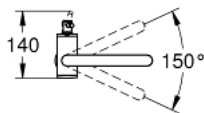

32 042 DC3 ATRIO SINGLE-LEVER BASIN MIXER 1/2" L-SIZE

PRODUCT DESCRIPTION

- Colour: Supersteel
- single hole installation
- GROHE SilkMove 28 mm ceramic cartridge
- with temperature limiter
- GROHE LongLife finish
- 5.7 l/min laminar mousseur
- swivel tubular C-spout with mousseur
- stop limiter
- Push-open waste set 1 1/4"
- flexible connection hoses

32 042 DC3 **ATRIO SINGLE-LEVER BASIN MIXER 1/2"**
L-SIZE

SPARE PARTS, April 2017 – now

- 1: Safety ring (Spare part-nr. 4826600M)
- 2: Flow straightener (Spare part-nr. 48408000)
- 3: Sealing washer (Spare part-nr. 0128500M)
- 4: Fitting ring (Spare part-nr. 07419000)
- 5: Cartridge (Spare part-nr. 46963000)
- 6: Shank fastening assembly (Spare part-nr. 48384000)
- 7: Pop-up waste set (Spare part-nr. 65807DC0)