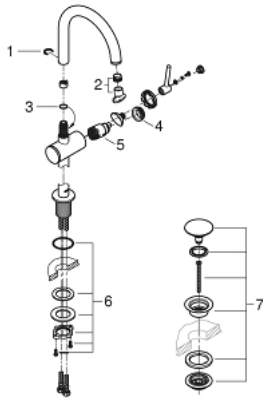

32 042 DC3 ATRIO SINGLE-LEVER BASIN MIXER 1/2" L-SIZE

PRODUCT DESCRIPTION

- Colour: Supersteel
- single hole installation
- GROHE SilkMove 28 mm ceramic cartridge
- with temperature limiter
- GROHE LongLife finish
- 5.7 l/min laminar mousseur
- swivel tubular C-spout with mousseur
- stop limiter
- Push-open waste set 1 1/4"
- flexible connection hoses

32 042 DC3 **ATRIO SINGLE-LEVER BASIN MIXER 1/2"**
L-SIZE

SPARE PARTS, April 2017 – now

- 1: Safety ring (Spare part-nr. 4826600M)
- 2: Flow straightener (Spare part-nr. 48408000)
- 3: Sealing washer (Spare part-nr. 0128500M)
- 4: Fitting ring (Spare part-nr. 07419000)
- 5: Cartridge (Spare part-nr. 46963000)
- 6: Shank fastening assembly (Spare part-nr. 48384000)
- 7: Pop-up waste set (Spare part-nr. 65807DC0)