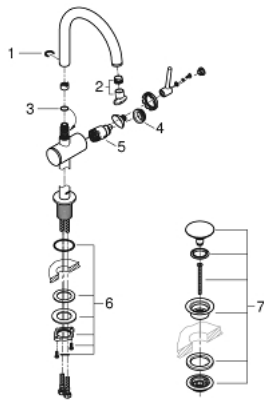

32 042 DC3 ATRIO SINGLE-LEVER BASIN MIXER 1/2" L-SIZE

PRODUCT DESCRIPTION

- Colour: supersteel
- single hole installation
- GROHE SilkMove 28 mm ceramic cartridge
- with temperature limiter
- GROHE LongLife finish
- GROHE EcoJoy 5.7 l/min laminar mousseur
- swivel tubular C-spout with mousseur
- stop limiter
- push-open waste set 1 1/4"
- flexible connection hoses

32 042 DC3 ATRIO SINGLE-LEVER BASIN MIXER 1/2" L-SIZE

SPARE PARTS, 4月 2017 – now

- 1: Safety ring (Spare part-nr. 4826600M)
- 2: Laminar flow straightener (Spare part-nr. 48408000)
- 3: Sealing washer (Spare part-nr. 0128500M)
- 4: Fitting ring (Spare part-nr. 07419000)
- 5: Cartridge (Spare part-nr. 46963000)
- 6: Shank fastening assembly (Spare part-nr. 48384000)
- 7: Waste set with push-open plug (Spare part-nr. 65807DC0)