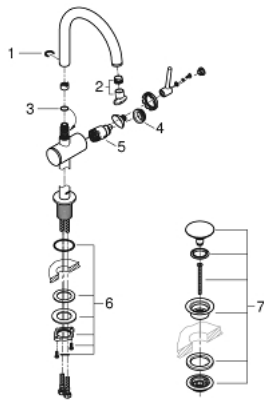

32 042 DC3 ATRIO SINGLE-LEVER BASIN MIXER 1/2" L-SIZE

SPARE PARTS, 4月 2017 – now

- 1: Safety ring (Spare part-nr. 4826600M)
- 2: Laminar flow straightener (Spare part-nr. 48408000)
- 3: Sealing washer (Spare part-nr. 0128500M)
- 4: Fitting ring (Spare part-nr. 07419000)
- 5: Cartridge (Spare part-nr. 46963000)
- 6: Shank fastening assembly (Spare part-nr. 48384000)
- 7: Waste set with push-open plug (Spare part-nr. 65807DC0)