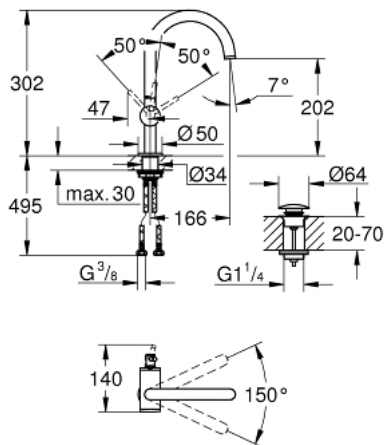

32 042 DC3 ATRIO SINGLE-LEVER BASIN MIXER 1/2" L-SIZE

PRODUCT DESCRIPTION

- Colour: supersteel
- single hole installation
- GROHE SilkMove 28 mm ceramic cartridge
- with temperature limiter
- GROHE LongLife finish
- GROHE EcoJoy 5.7 l/min laminar mousseur
- swivel tubular C-spout with mousseur
- stop limiter
- push-open waste set 1 1/4"
- flexible connection hoses

32 042 DC3 ATRIO SINGLE-LEVER BASIN MIXER 1/2" L-SIZE

SPARE PARTS, 4月 2017 – now

- 1: Safety ring (Spare part-nr. 4826600M)
- 2: Laminar flow straightener (Spare part-nr. 48408000)
- 3: Sealing washer (Spare part-nr. 0128500M)
- 4: Fitting ring (Spare part-nr. 07419000)
- 5: Cartridge (Spare part-nr. 46963000)
- 6: Shank fastening assembly (Spare part-nr. 48384000)
- 7: Waste set with push-open plug (Spare part-nr. 65807DC0)