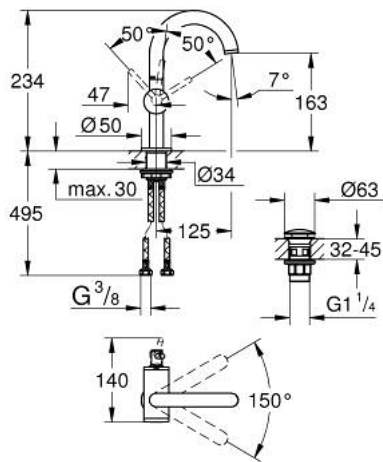

32 043 003 **ATRIO SINGLE-LEVER BASIN MIXER 1/2"**  
**M-SIZE**

**PRODUCT DESCRIPTION**

- Colour: chrome
- single hole installation
- GROHE SilkMove 28 mm ceramic cartridge
- with temperature limiter
- GROHE LongLife finish
- 5.7 l/min laminar mousseur
- swivel tubular C-spout with mousseur
- stop limiter
- Push-open waste set 1 1/4"
- flexible connection hoses

32 043 003 **ATRIO SINGLE-LEVER BASIN MIXER 1/2"**  
**M-SIZE**

**SPARE PARTS**, April 2017 – now

- 1: Safety ring (Spare part-nr. 4826600M)
- 2: Flow straightener (Spare part-nr. 48408000)
- 3: Sealing washer (Spare part-nr. 0128500M)
- 4: Fitting ring (Spare part-nr. 07419000)
- 5: Cartridge (Spare part-nr. 46963000)
- 6: Shank fastening assembly (Spare part-nr. 48384000)
- 7: Pop-up waste set (Spare part-nr. 65807000)