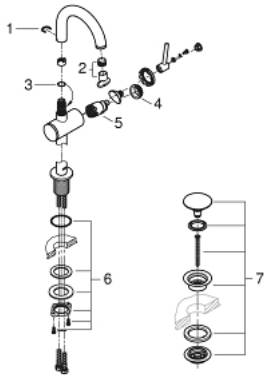

32 043 003 **ATRIO SINGLE-LEVER BASIN MIXER 1/2"**  
**M-SIZE**

**PRODUCT DESCRIPTION**

- Colour: chrome
- single hole installation
- GROHE SilkMove 28 mm ceramic cartridge
- with temperature limiter
- GROHE LongLife finish
- 5.7 l/min laminar mousseur
- swivel tubular C-spout with mousseur
- stop limiter
- Push-open waste set 1 1/4"
- flexible connection hoses

32 043 003 **ATRIO SINGLE-LEVER BASIN MIXER 1/2"**  
**M-SIZE**

**SPARE PARTS**, April 2017 – now

- 1: Safety ring (Spare part-nr. 4826600M)
- 2: Flow straightener (Spare part-nr. 48408000)
- 3: Sealing washer (Spare part-nr. 0128500M)
- 4: Fitting ring (Spare part-nr. 07419000)
- 5: Cartridge (Spare part-nr. 46963000)
- 6: Shank fastening assembly (Spare part-nr. 48384000)
- 7: Pop-up waste set (Spare part-nr. 65807000)