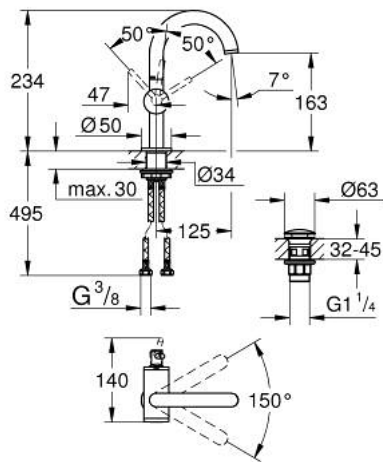

32 043 003 **ATRIO SINGLE-LEVER BASIN MIXER 1/2"**
M-SIZE

PRODUCT DESCRIPTION

- Colour: chrome
- single hole installation
- GROHE SilkMove 28 mm ceramic cartridge
- with temperature limiter
- GROHE LongLife finish
- GROHE EcoJoy 5.7 l/min laminar mousseur
- swivel tubular C-spout with mousseur
- stop limiter
- Push-open waste set 1 1/4"
- flexible connection hoses

32 043 003 **ATRIO SINGLE-LEVER BASIN MIXER 1/2"**
M-SIZE

SPARE PARTS, April 2017 – now

- 1: Safety ring (Spare part-nr. 4826600M)
- 2: Flow straightener (Spare part-nr. 48408000)
- 3: Sealing washer (Spare part-nr. 0128500M)
- 4: Fitting ring (Spare part-nr. 07419000)
- 5: Cartridge (Spare part-nr. 46963000)
- 6: Shank fastening assembly (Spare part-nr. 48384000)
- 7: Pop-up waste set (Spare part-nr. 65807000)