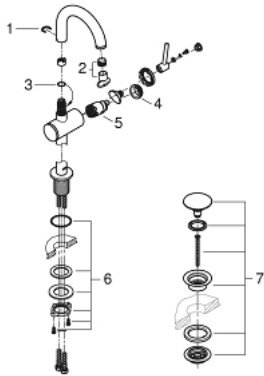

32 043 003 **ATRIO SINGLE-LEVER BASIN MIXER 1/2"**
M-SIZE

PRODUCT DESCRIPTION

- Colour: chrome
- single hole installation
- GROHE SilkMove 28 mm ceramic cartridge
- with temperature limiter
- GROHE LongLife finish
- GROHE EcoJoy 5.7 l/min laminar mousseur
- swivel tubular C-spout with mousseur
- stop limiter
- Push-open waste set 1 1/4"
- flexible connection hoses

32 043 003 **ATRIO SINGLE-LEVER BASIN MIXER 1/2"**
M-SIZE

SPARE PARTS, April 2017 – now

- 1: Safety ring (Spare part-nr. 4826600M)
- 2: Flow straightener (Spare part-nr. 48408000)
- 3: Sealing washer (Spare part-nr. 0128500M)
- 4: Fitting ring (Spare part-nr. 07419000)
- 5: Cartridge (Spare part-nr. 46963000)
- 6: Shank fastening assembly (Spare part-nr. 48384000)
- 7: Pop-up waste set (Spare part-nr. 65807000)