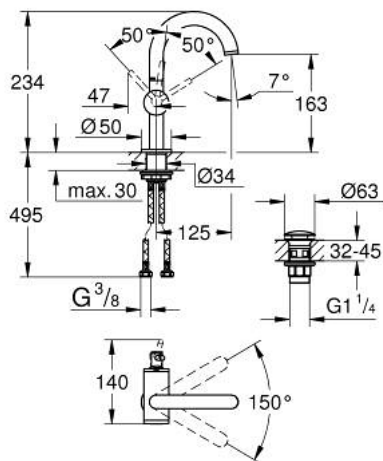

32 043 003 **ATRIO SINGLE-LEVER BASIN MIXER 1/2"**
M-SIZE

PRODUCT DESCRIPTION

- Colour: chrome
- single hole installation
- GROHE SilkMove 28 mm ceramic cartridge
- with temperature limiter
- GROHE LongLife finish
- 5.7 l/min laminar mousseur
- swivel tubular C-spout with mousseur
- stop limiter
- push-open waste set 1 1/4"
- flexible connection hoses

32 043 003 **ATRIO SINGLE-LEVER BASIN MIXER 1/2"**
M-SIZE

SPARE PARTS, 4月 2017 – now

- 1: Safety ring (Spare part-nr. 4826600M)
- 2: Laminar flow straightener (Spare part-nr. 48408000)
- 3: Sealing washer (Spare part-nr. 0128500M)
- 4: Fitting ring (Spare part-nr. 07419000)
- 5: Cartridge (Spare part-nr. 46963000)
- 6: Shank fastening assembly (Spare part-nr. 48384000)
- 7: Waste set with push-open plug (Spare part-nr. 65807000)