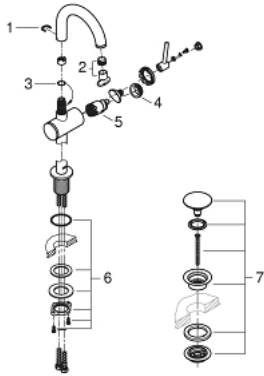

32 043 003 **ATRIO SINGLE-LEVER BASIN MIXER 1/2"**
M-SIZE

PRODUCT DESCRIPTION

- Colour: chrome
- single hole installation
- GROHE SilkMove 28 mm ceramic cartridge
- with temperature limiter
- GROHE LongLife finish
- 5.7 l/min laminar mousseur
- swivel tubular C-spout with mousseur
- stop limiter
- push-open waste set 1 1/4"
- flexible connection hoses

32 043 003 **ATRIO SINGLE-LEVER BASIN MIXER 1/2"**
M-SIZE

SPARE PARTS, 4月 2017 – now

- 1: Safety ring (Spare part-nr. 4826600M)
- 2: Laminar flow straightener (Spare part-nr. 48408000)
- 3: Sealing washer (Spare part-nr. 0128500M)
- 4: Fitting ring (Spare part-nr. 07419000)
- 5: Cartridge (Spare part-nr. 46963000)
- 6: Shank fastening assembly (Spare part-nr. 48384000)
- 7: Waste set with push-open plug (Spare part-nr. 65807000)