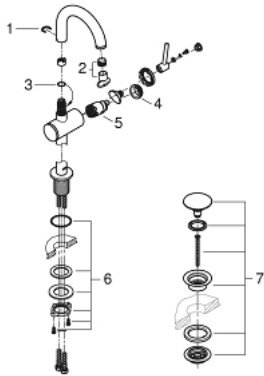

## 32 043 AL3 ATRIO SINGLE-LEVER BASIN MIXER 1/2" M-SIZE

### PRODUCT DESCRIPTION

- Colour: brushed hard graphite
- single hole installation
- GROHE SilkMove 28 mm ceramic cartridge
- with temperature limiter
- GROHE LongLife finish
- 5.7 l/min laminar mousseur
- swivel tubular C-spout with mousseur
- stop limiter
- Push-open waste set 1 1/4"
- flexible connection hoses

### SPARE PARTS, April 2017 – now

- 1: Safety ring (Spare part-nr. 4826600M)
- 2: Flow straightener (Spare part-nr. 48408000)
- 3: Sealing washer (Spare part-nr. 0128500M)
- 4: Fitting ring (Spare part-nr. 07419000)
- 5: Cartridge (Spare part-nr. 46963000)
- 6: Shank fastening assembly (Spare part-nr. 48384000)
- 7: Waste set with push-open plug (Spare part-nr. 65807AL0)