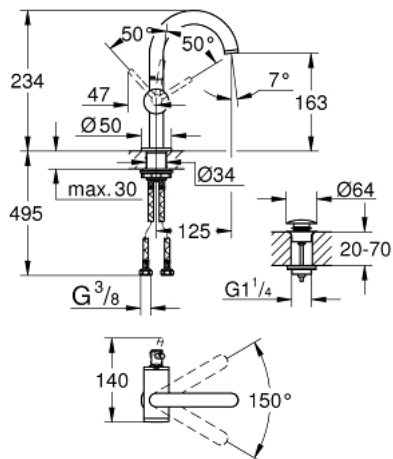

## 32 043 AL3 ATRIO SINGLE-LEVER BASIN MIXER 1/2" M-SIZE

### PRODUCT DESCRIPTION

- Colour: brushed hard graphite
- single hole installation
- GROHE SilkMove 28 mm ceramic cartridge
- with temperature limiter
- GROHE LongLife finish
- 5.7 l/min laminar mousseur
- swivel tubular C-spout with mousseur
- stop limiter
- Push-open waste set 1 1/4"
- flexible connection hoses

### SPARE PARTS, April 2017 – now

- 1: Safety ring (Spare part-nr. 4826600M)
- 2: Flow straightener (Spare part-nr. 48408000)
- 3: Sealing washer (Spare part-nr. 0128500M)
- 4: Fitting ring (Spare part-nr. 07419000)
- 5: Cartridge (Spare part-nr. 46963000)
- 6: Shank fastening assembly (Spare part-nr. 48384000)
- 7: Waste set with push-open plug (Spare part-nr. 65807AL0)