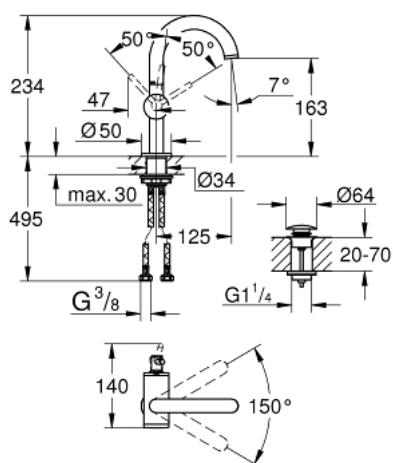

32 043 AL3 ATRIO SINGLE-LEVER BASIN MIXER 1/2" M-SIZE

PRODUCT DESCRIPTION

- Colour: brushed hard graphite
- single hole installation
- GROHE SilkMove 28 mm ceramic cartridge
- with temperature limiter
- GROHE LongLife finish
- 5.7 l/min laminar mousseur
- swivel tubular C-spout with mousseur
- stop limiter
- push-open waste set 1 1/4"
- flexible connection hoses

32 043 AL3 ATRIO SINGLE-LEVER BASIN MIXER 1/2" M-SIZE

SPARE PARTS, 4月 2017 – now

- 1: Safety ring (Spare part-nr. 4826600M)
- 2: Laminar flow straightener (Spare part-nr. 48408000)
- 3: Sealing washer (Spare part-nr. 0128500M)
- 4: Fitting ring (Spare part-nr. 07419000)
- 5: Cartridge (Spare part-nr. 46963000)
- 6: Shank fastening assembly (Spare part-nr. 48384000)
- 7: Waste set with push-open plug (Spare part-nr. 65807AL0)