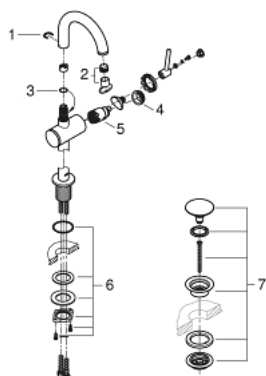

32 043 AL3 ATRIO SINGLE-LEVER BASIN MIXER 1/2" M-SIZE

PRODUCT DESCRIPTION

- Colour: brushed hard graphite
- single hole installation
- GROHE SilkMove 28 mm ceramic cartridge
- with temperature limiter
- GROHE LongLife finish
- 5.7 l/min laminar mousseur
- swivel tubular C-spout with mousseur
- stop limiter
- push-open waste set 1 1/4"
- flexible connection hoses

32 043 AL3 ATRIO SINGLE-LEVER BASIN MIXER 1/2" M-SIZE

SPARE PARTS, 4月 2017 – now

- 1: Safety ring (Spare part-nr. 4826600M)
- 2: Laminar flow straightener (Spare part-nr. 48408000)
- 3: Sealing washer (Spare part-nr. 0128500M)
- 4: Fitting ring (Spare part-nr. 07419000)
- 5: Cartridge (Spare part-nr. 46963000)
- 6: Shank fastening assembly (Spare part-nr. 48384000)
- 7: Waste set with push-open plug (Spare part-nr. 65807AL0)