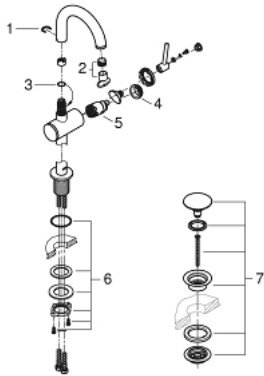

## 32 043 DC3 ATRIO SINGLE-LEVER BASIN MIXER 1/2" M-SIZE

### PRODUCT DESCRIPTION

- Colour: Supersteel
- single hole installation
- GROHE SilkMove 28 mm ceramic cartridge
- with temperature limiter
- GROHE LongLife finish
- 5.7 l/min laminar mousseur
- swivel tubular C-spout with mousseur
- stop limiter
- Push-open waste set 1 1/4"
- flexible connection hoses

32 043 DC3 **ATRIO SINGLE-LEVER BASIN MIXER 1/2"**  
**M-SIZE**

**SPARE PARTS**, April 2017 – now

- 1: Safety ring (Spare part-nr. 4826600M)
- 2: Flow straightener (Spare part-nr. 48408000)
- 3: Sealing washer (Spare part-nr. 0128500M)
- 4: Fitting ring (Spare part-nr. 07419000)
- 5: Cartridge (Spare part-nr. 46963000)
- 6: Shank fastening assembly (Spare part-nr. 48384000)
- 7: Pop-up waste set (Spare part-nr. 65807DC0)