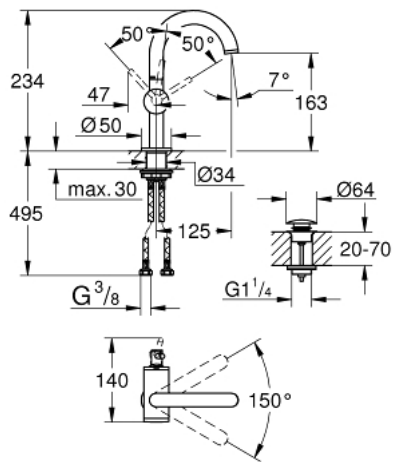

## 32 043 DC3 ATRIO SINGLE-LEVER BASIN MIXER 1/2" M-SIZE

### PRODUCT DESCRIPTION

- Colour: Supersteel
- single hole installation
- GROHE SilkMove 28 mm ceramic cartridge
- with temperature limiter
- GROHE LongLife finish
- 5.7 l/min laminar mousseur
- swivel tubular C-spout with mousseur
- stop limiter
- Push-open waste set 1 1/4"
- flexible connection hoses

32 043 DC3 **ATRIO SINGLE-LEVER BASIN MIXER 1/2"**  
**M-SIZE**

**SPARE PARTS**, April 2017 – now

- 1: Safety ring (Spare part-nr. 4826600M)
- 2: Flow straightener (Spare part-nr. 48408000)
- 3: Sealing washer (Spare part-nr. 0128500M)
- 4: Fitting ring (Spare part-nr. 07419000)
- 5: Cartridge (Spare part-nr. 46963000)
- 6: Shank fastening assembly (Spare part-nr. 48384000)
- 7: Pop-up waste set (Spare part-nr. 65807DC0)