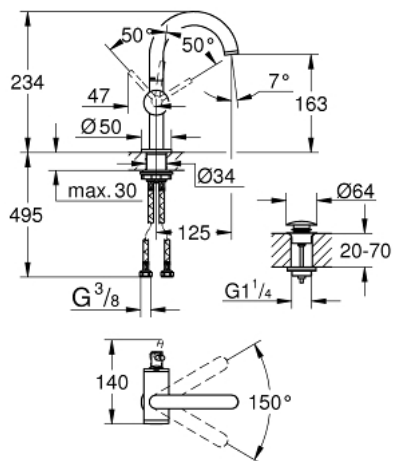

## 32 043 DC3 ATRIO SINGLE-LEVER BASIN MIXER 1/2" M-SIZE

### PRODUCT DESCRIPTION

- Colour: supersteel
- single hole installation
- GROHE SilkMove 28 mm ceramic cartridge
- with temperature limiter
- GROHE LongLife finish
- GROHE EcoJoy 5.7 l/min laminar mousseur
- swivel tubular C-spout with mousseur
- stop limiter
- push-open waste set 1 1/4"
- flexible connection hoses

### SPARE PARTS, 4月 2017 – now

- 1: Safety ring (Spare part-nr. 4826600M)
- 2: Laminar flow straightener (Spare part-nr. 48408000)
- 3: Sealing washer (Spare part-nr. 0128500M)
- 4: Fitting ring (Spare part-nr. 07419000)
- 5: Cartridge (Spare part-nr. 46963000)
- 6: Shank fastening assembly (Spare part-nr. 48384000)
- 7: Waste set with push-open plug (Spare part-nr. 65807DC0)