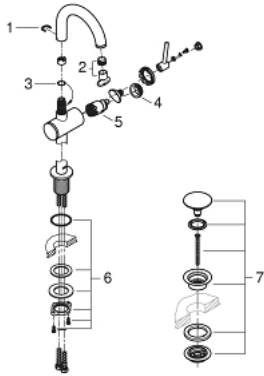

## 32 043 DC3 ATRIO SINGLE-LEVER BASIN MIXER 1/2" M-SIZE

### PRODUCT DESCRIPTION

- Colour: supersteel
- single hole installation
- GROHE SilkMove 28 mm ceramic cartridge
- with temperature limiter
- GROHE LongLife finish
- GROHE EcoJoy 5.7 l/min laminar mousseur
- swivel tubular C-spout with mousseur
- stop limiter
- push-open waste set 1 1/4"
- flexible connection hoses

### SPARE PARTS, 4月 2017 – now

- 1: Safety ring (Spare part-nr. 4826600M)
- 2: Laminar flow straightener (Spare part-nr. 48408000)
- 3: Sealing washer (Spare part-nr. 0128500M)
- 4: Fitting ring (Spare part-nr. 07419000)
- 5: Cartridge (Spare part-nr. 46963000)
- 6: Shank fastening assembly (Spare part-nr. 48384000)
- 7: Waste set with push-open plug (Spare part-nr. 65807DC0)