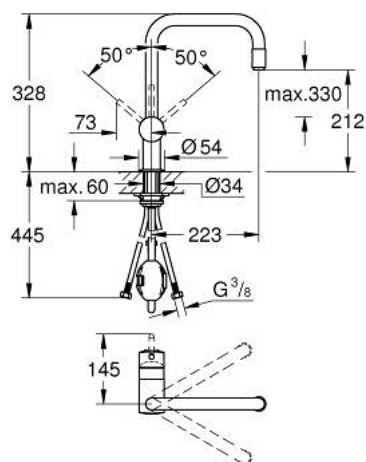

32 067 DC0 MINTA SINGLE-LEVER SINK MIXER 1/2"

PRODUCT DESCRIPTION

- Colour: Supersteel
- U spout
- single hole installation
- GROHE LongLife finish
- GROHE SilkMove 46 mm ceramic cartridge
- Pull-Out spout for greater flexibility
- adjustable flow rate limiter
- swivel tubular spout, swivel area 360°
- integrated non-return valve
- Protected against backflow
- flexible connection hoses
- rapid-installation-system
- minimum pressure 1,0 bar

32 067 DC0 MINTA SINGLE-LEVER SINK MIXER 1/2"

SPARE PARTS, June 2024 – now

- 1: Lever (Spare part-nr. 46015DC0)
 - 2: Shield (Spare part-nr. 46025DC0)
 - 3: Cartridge (Spare part-nr. 46048000)
 - 4: Pull-Out spray (Spare part-nr. 46925DC0)
 - 4.1: Mousseur (Spare part-nr. 13952DC0)
 - 4.2: Non-return valve (Spare part-nr. 08565000)
 - 5: Hose for sink mixer with pull-out dual spray or mousseur (Spare part-nr. 48293000)
 - 6: Shank mounting kit (Spare part-nr. 46345000)
 - 7: Support plate (Spare part-nr. 05334000)
 - 8: Temperature limiter (Spare part-nr. 46375000)*
- * Optional accessories