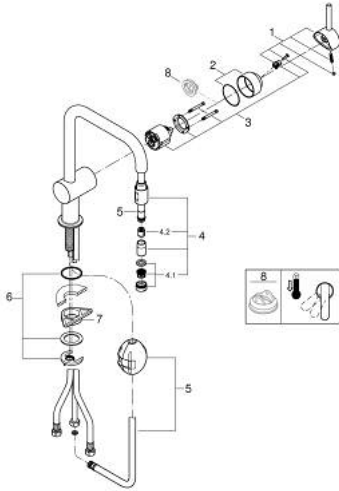

32 067 DC0 MINTA SINGLE-LEVER SINK MIXER 1/2"

PRODUCT DESCRIPTION

- Colour: Supersteel
- U spout
- single hole installation
- GROHE LongLife finish
- GROHE SilkMove 46 mm ceramic cartridge
- Pull-Out spout for greater flexibility
- adjustable flow rate limiter
- swivel tubular spout, swivel area 360°
- integrated non-return valve
- Protected against backflow
- flexible connection hoses
- rapid-installation-system
- minimum pressure 1,0 bar

32 067 DC0 MINTA SINGLE-LEVER SINK MIXER 1/2"

SPARE PARTS, June 2024 – now

- 1: Lever (Spare part-nr. 46015DC0)
 - 2: Shield (Spare part-nr. 46025DC0)
 - 3: Cartridge (Spare part-nr. 46048000)
 - 4: Pull-Out spray (Spare part-nr. 46925DC0)
 - 4.1: Mousseur (Spare part-nr. 13952DC0)
 - 4.2: Non-return valve (Spare part-nr. 08565000)
 - 5: Hose for sink mixer with pull-out dual spray or mousseur (Spare part-nr. 48293000)
 - 6: Shank mounting kit (Spare part-nr. 46345000)
 - 7: Support plate (Spare part-nr. 05334000)
 - 8: Temperature limiter (Spare part-nr. 46375000)*
- * Optional accessories