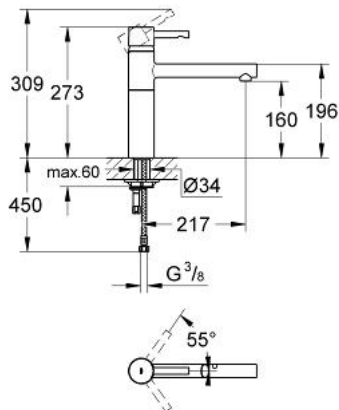

32 105 00E ESSENCE SINGLE-LEVER SINK MIXER 1/2"

PRODUCT DESCRIPTION

- Colour: chrome
- GROHE EcoJoy - less water, perfect flow
- single hole installation
- GROHE SilkMove 35 mm ceramic cartridge
- GROHE LongLife finish
- adjustable flow rate limiter
- adjustable minimum flow rate approx. 2.5 l/min
- swivel tubular spout, swivel area 360°
- mousseur
- maximum flow rate (at 3 bar): 5.7 l/min
- flexible connection hoses
- rapid-installation-system

32 105 00E ESSENCE SINGLE-LEVER SINK MIXER 1/2"

SPARE PARTS, October 2008 – now

- 1: Lever (Spare part-nr. 46535000)
- 2: Screw coupling (Spare part-nr. 46460000)
- 3: Cartridge (Spare part-nr. 46374000)
- 4: Mousseur (Spare part-nr. 13935000)
- 5: Repl. kit f. seal (Spare part-nr. 46429K00)
- 6: Shank mounting kit (Spare part-nr. 46249000)