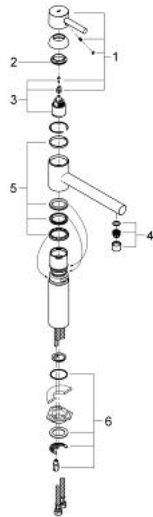

32 105 00E ESSENCE SINGLE-LEVER SINK MIXER 1/2"

PRODUCT DESCRIPTION

- Colour: chrome
- GROHE EcoJoy - less water, perfect flow
- single hole installation
- GROHE SilkMove 35 mm ceramic cartridge
- GROHE LongLife finish
- adjustable flow rate limiter
- adjustable minimum flow rate approx. 2.5 l/min
- swivel tubular spout, swivel area 360°
- mousseur
- maximum flow rate (at 3 bar): 5.7 l/min
- flexible connection hoses
- rapid-installation-system

32 105 00E ESSENCE SINGLE-LEVER SINK MIXER 1/2"

SPARE PARTS, October 2008 – now

- 1: Lever (Spare part-nr. 46535000)
- 2: Screw coupling (Spare part-nr. 46460000)
- 3: Cartridge (Spare part-nr. 46374000)
- 4: Mousseur (Spare part-nr. 13935000)
- 5: Repl. kit f. seal (Spare part-nr. 46429K00)
- 6: Shank mounting kit (Spare part-nr. 46249000)