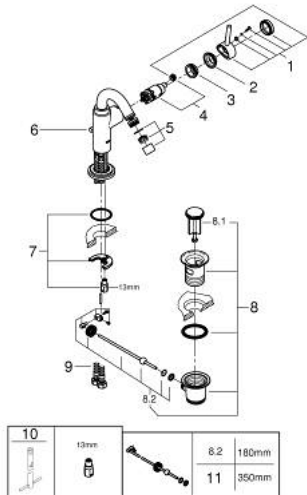

32 108 001 ATRIO SINGLE-LEVER BIDET MIXER M-SIZE

PRODUCT DESCRIPTION

- Colour: chrome
- single hole installation
- GROHE SilkMove 28 mm ceramic cartridge
- GROHE LongLife finish
- rapid-installation-system
- tubular C-spout with ball-joint mousseur
- pop-up waste set 1 1/4"
- flexible connection hoses

32 108 001 ATRIO SINGLE-LEVER BIDET MIXER M-SIZE

SPARE PARTS, August 2016 – now

- 1: Lever (Spare part-nr. 46633000)
- 2: Shield (Spare part-nr. 46581000)
- 3: Fitting ring (Spare part-nr. 07419000)
- 4: Cartridge (Spare part-nr. 46580000)
- 5: Mousseur (Spare part-nr. 06574000)
- 6: Pop-up rod (Spare part-nr. 06575000)
- 7: Shank mounting kit (Spare part-nr. 46249000)
- 8: Pop-up waste set 1 1/4" (Spare part-nr. 28910000)
- 8.1: Plug (Spare part-nr. 07182000)
- 8.2: Eccentric rod (Spare part-nr. 07052000)
- 9: Connection hose (Spare part-nr. 46255000)
- 10: Mounting wrench (Spare part-nr. 19017000)*
- 11: Eccentric rod (Spare part-nr. 07341000)*