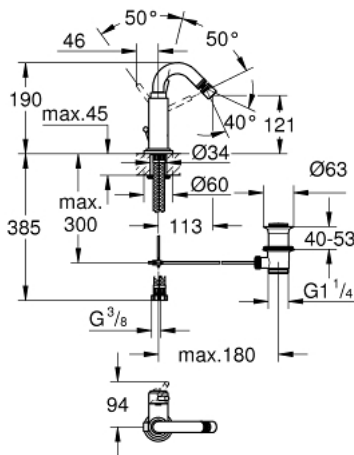

32 108 001 ATRIO SINGLE-LEVER BIDET MIXER M-SIZE

PRODUCT DESCRIPTION

- Colour: chrome
- single hole installation
- GROHE SilkMove 28 mm ceramic cartridge
- GROHE LongLife finish
- rapid-installation-system
- tubular C-spout with ball-joint mousseur
- pop-up waste set 1 1/4"
- flexible connection hoses

32 108 001 ATRIO SINGLE-LEVER BIDET MIXER M-SIZE

SPARE PARTS, August 2016 – now

- 1: Lever (Spare part-nr. 46633000)
- 2: Shield (Spare part-nr. 46581000)
- 3: Fitting ring (Spare part-nr. 07419000)
- 4: Cartridge (Spare part-nr. 46580000)
- 5: Mousseur (Spare part-nr. 06574000)
- 6: Pop-up rod (Spare part-nr. 06575000)
- 7: Shank mounting kit (Spare part-nr. 46249000)
- 8: Pop-up waste set 1 1/4" (Spare part-nr. 28910000)
- 8.1: Plug (Spare part-nr. 07182000)
- 8.2: Eccentric rod (Spare part-nr. 07052000)
- 9: Connection hose (Spare part-nr. 46255000)
- 10: Mounting wrench (Spare part-nr. 19017000)*
- 11: Eccentric rod (Spare part-nr. 07341000)*