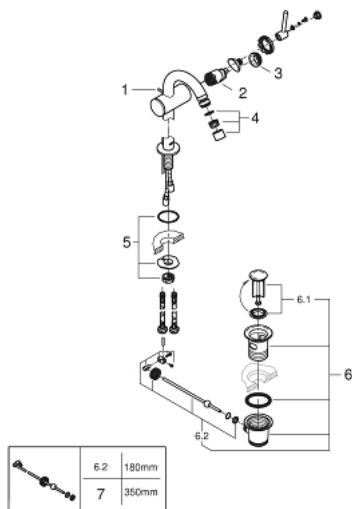

32 108 003 ATRIO SINGLE-LEVER BIDET MIXER M-SIZE

PRODUCT DESCRIPTION

- Colour: chrome
- single hole installation
- GROHE SilkMove 28 mm ceramic cartridge
- with temperature limiter
- GROHE LongLife finish
- rapid-installation-system
- tubular C-spout with ball-joint mousseur
- pop-up waste set 1 1/4"
- flexible connection hoses

32 108 003 ATRIO SINGLE-LEVER BIDET MIXER M-SIZE

SPARE PARTS, April 2017 – now

- 1: Pop-up rod (Spare part-nr. 65196000)
 - 2: Cartridge (Spare part-nr. 46963000)
 - 3: Fitting ring (Spare part-nr. 07419000)
 - 4: Mousseur (Spare part-nr. 06574000)
 - 5: Shank fastening assembly (Spare part-nr. 48409000)
 - 6: Pop-up waste set 1 1/4" (Spare part-nr. 28910000)
 - 6.1: Plug (Spare part-nr. 07182000)
 - 6.2: Eccentric rod (Spare part-nr. 07052000)
 - 7: Eccentric rod (Spare part-nr. 07341000)*
- * Optional accessories