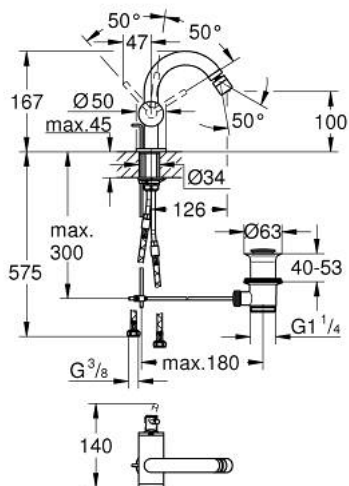

32 108 003 ATRIO SINGLE-LEVER BIDET MIXER M-SIZE

PRODUCT DESCRIPTION

- Colour: chrome
- single hole installation
- GROHE SilkMove 28 mm ceramic cartridge
- with temperature limiter
- GROHE LongLife finish
- rapid-installation-system
- tubular C-spout with ball-joint mousseur
- pop-up waste set 1 1/4"
- flexible connection hoses

32 108 003 ATRIO SINGLE-LEVER BIDET MIXER M-SIZE

SPARE PARTS, April 2017 – now

- 1: Pop-up rod (Spare part-nr. 65196000)
 - 2: Cartridge (Spare part-nr. 46963000)
 - 3: Fitting ring (Spare part-nr. 07419000)
 - 4: Mousseur (Spare part-nr. 06574000)
 - 5: Shank fastening assembly (Spare part-nr. 48409000)
 - 6: Pop-up waste set 1 1/4" (Spare part-nr. 28910000)
 - 6.1: Plug (Spare part-nr. 07182000)
 - 6.2: Eccentric rod (Spare part-nr. 07052000)
 - 7: Eccentric rod (Spare part-nr. 07341000)*
- * Optional accessories