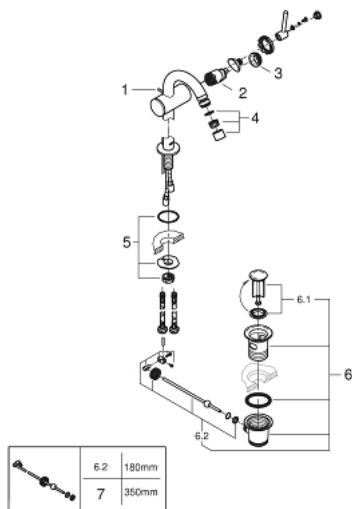

## 32 108 DC3 ATRIO SINGLE-LEVER BIDET MIXER M-SIZE

### PRODUCT DESCRIPTION

- Colour: Supersteel
- single hole installation
- GROHE SilkMove 28 mm ceramic cartridge
- GROHE LongLife finish
- rapid-installation-system
- tubular C-spout with ball-joint mousseur
- pop-up waste set 1 1/4"
- flexible connection hoses

### SPARE PARTS, April 2017 – now

- 1: Pop-up rod (Spare part-nr. 65196EN0)
  - 2: Cartridge (Spare part-nr. 46963000)
  - 3: Fitting ring (Spare part-nr. 07419000)
  - 4: Mousseur (Spare part-nr. 06574DC0)
  - 5: Shank fastening assembly (Spare part-nr. 48409000)
  - 6: Pop-up waste set 1 1/4" (Spare part-nr. 28910DC0)
  - 6.1: Plug (Spare part-nr. 07182DC0)
  - 6.2: Eccentric rod (Spare part-nr. 07052000)
  - 7: Eccentric rod (Spare part-nr. 07341000)\*
- \* Optional accessories