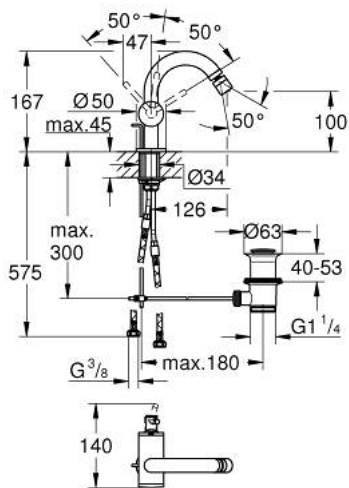

## 32 108 DC3 ATRIO SINGLE-LEVER BIDET MIXER M-SIZE

### PRODUCT DESCRIPTION

- Colour: Supersteel
- single hole installation
- GROHE SilkMove 28 mm ceramic cartridge
- GROHE LongLife finish
- rapid-installation-system
- tubular C-spout with ball-joint mousseur
- pop-up waste set 1 1/4"
- flexible connection hoses

### SPARE PARTS, April 2017 – now

- 1: Pop-up rod (Spare part-nr. 65196EN0)
  - 2: Cartridge (Spare part-nr. 46963000)
  - 3: Fitting ring (Spare part-nr. 07419000)
  - 4: Mousseur (Spare part-nr. 06574DC0)
  - 5: Shank fastening assembly (Spare part-nr. 48409000)
  - 6: Pop-up waste set 1 1/4" (Spare part-nr. 28910DC0)
  - 6.1: Plug (Spare part-nr. 07182DC0)
  - 6.2: Eccentric rod (Spare part-nr. 07052000)
  - 7: Eccentric rod (Spare part-nr. 07341000)\*
- \* Optional accessories