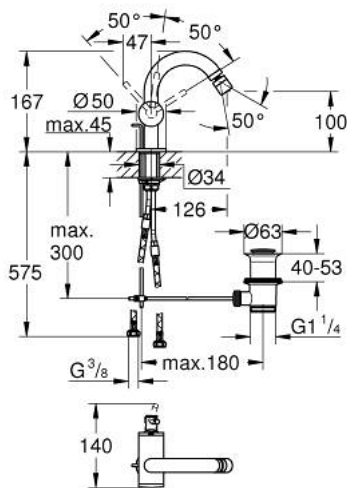

32 108 DC3 ATRIO SINGLE-LEVER BIDET MIXER 1/2" M-SIZE

PRODUCT DESCRIPTION

- Colour: supersteel
- single hole installation
- GROHE SilkMove 28 mm ceramic cartridge
- GROHE LongLife finish
- rapid installation system
- tubular C-spout with ball-joint mousseur
- pop-up waste set 1 1/4"
- flexible connection hoses

32 108 DC3 ATRIO SINGLE-LEVER BIDET MIXER 1/2" M-SIZE

SPARE PARTS, 4月 2017 – now

- 1: Pop-up rod (Spare part-nr. 65196EN0)
 - 2: Cartridge (Spare part-nr. 46963000)
 - 3: Fitting ring (Spare part-nr. 07419000)
 - 4: Mousseur (Spare part-nr. 06574DC0)
 - 5: Shank fastening assembly (Spare part-nr. 48409000)
 - 6: Waste set 1 1/4" (Spare part-nr. 28910DC0)
 - 6.1: Plug (Spare part-nr. 07182DC0)
 - 6.2: Eccentric rod (Spare part-nr. 07052000)
 - 7: Eccentric rod (Spare part-nr. 07341000)*
- * Optional accessories