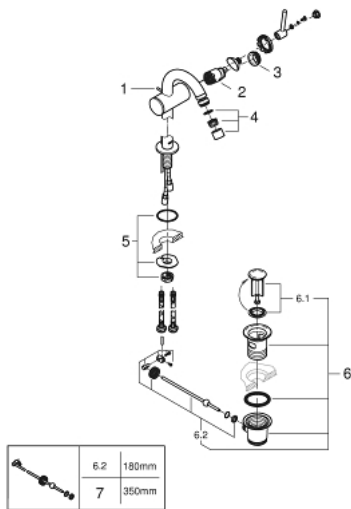

32 108 DC3 ATRIO SINGLE-LEVER BIDET MIXER 1/2" M-SIZE

PRODUCT DESCRIPTION

- Colour: supersteel
- single hole installation
- GROHE SilkMove 28 mm ceramic cartridge
- GROHE LongLife finish
- rapid installation system
- tubular C-spout with ball-joint mousseur
- pop-up waste set 1 1/4"
- flexible connection hoses

32 108 DC3 ATRIO SINGLE-LEVER BIDET MIXER 1/2" M-SIZE

SPARE PARTS, 4月 2017 – now

- 1: Pop-up rod (Spare part-nr. 65196EN0)
 - 2: Cartridge (Spare part-nr. 46963000)
 - 3: Fitting ring (Spare part-nr. 07419000)
 - 4: Mousseur (Spare part-nr. 06574DC0)
 - 5: Shank fastening assembly (Spare part-nr. 48409000)
 - 6: Waste set 1 1/4" (Spare part-nr. 28910DC0)
 - 6.1: Plug (Spare part-nr. 07182DC0)
 - 6.2: Eccentric rod (Spare part-nr. 07052000)
 - 7: Eccentric rod (Spare part-nr. 07341000)*
- * Optional accessories