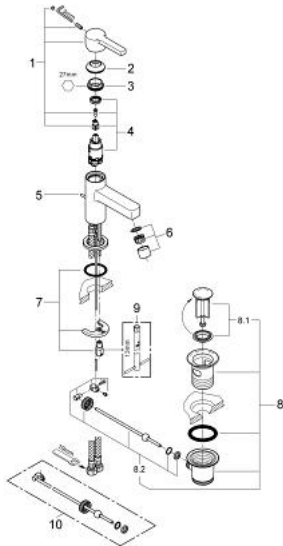

32 109 000 LINEARE_ SINGLE-LEVER BASIN MIXER XS-SIZE

PRODUCT DESCRIPTION

- Colour: chrome
- single hole installation
- GROHE SilkMove 28 mm ceramic cartridge
- GROHE LongLife finish
- rapid-installation-system
- mousseur
- pop-up waste set 1 1/4"
- flexible connection hoses

32 109 000 LINEARE_SINGLE-LEVER BASIN MIXER XS-SIZE

SPARE PARTS, February 2008 – now

- 1: Lever (Spare part-nr. 46579000)
- 2: Shield (Spare part-nr. 46581000)
- 3: Fitting ring (Spare part-nr. 07419000)
- 4: Cartridge (Spare part-nr. 46580000)
- 5: Pop-up rod (Spare part-nr. 46739000)
- 6: Mousseur (Spare part-nr. 06574000)
- 7: Shank mounting kit (Spare part-nr. 46249000)
- 8: Pop-up waste set 1 1/4" (Spare part-nr. 28910000)
- 8.1: Plug (Spare part-nr. 07182000)
- 8.2: Eccentric rod (Spare part-nr. 07052000)
- 9: Mounting wrench (Spare part-nr. 19017000)*
- 10: Eccentric rod (Spare part-nr. 07341000)*