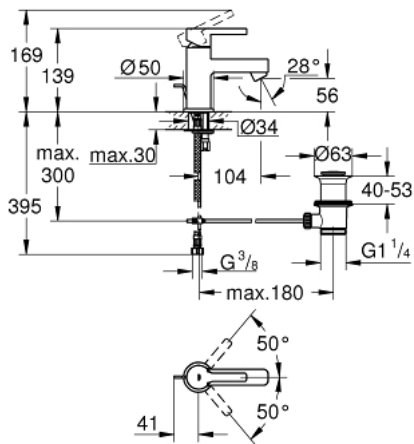

32 109 000 LINEARE_ SINGLE-LEVER BASIN MIXER XS-SIZE

PRODUCT DESCRIPTION

- Colour: chrome
- single hole installation
- GROHE SilkMove 28 mm ceramic cartridge
- GROHE LongLife finish
- rapid-installation-system
- mousseur
- pop-up waste set 1 1/4"
- flexible connection hoses

32 109 000 LINEARE_SINGLE-LEVER BASIN MIXER XS-SIZE

SPARE PARTS, February 2008 – now

- 1: Lever (Spare part-nr. 46579000)
- 2: Shield (Spare part-nr. 46581000)
- 3: Fitting ring (Spare part-nr. 07419000)
- 4: Cartridge (Spare part-nr. 46580000)
- 5: Pop-up rod (Spare part-nr. 46739000)
- 6: Mousseur (Spare part-nr. 06574000)
- 7: Shank mounting kit (Spare part-nr. 46249000)
- 8: Pop-up waste set 1 1/4" (Spare part-nr. 28910000)
- 8.1: Plug (Spare part-nr. 07182000)
- 8.2: Eccentric rod (Spare part-nr. 07052000)
- 9: Mounting wrench (Spare part-nr. 19017000)*
- 10: Eccentric rod (Spare part-nr. 07341000)*