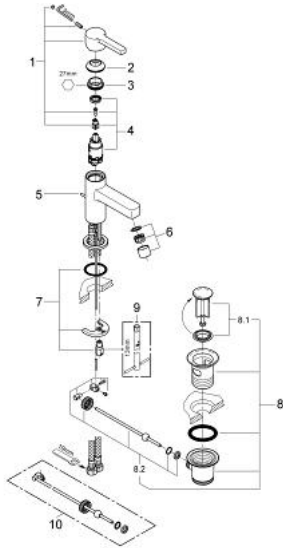

32 109 000 LINEARE_ SINGLE-LEVER BASIN MIXER 1/2"
XS-SIZE

PRODUCT DESCRIPTION

- Colour: chrome
- single hole installation
- GROHE SilkMove 28 mm ceramic cartridge
- GROHE LongLife finish
- rapid installation system
- mousseur
- pop-up waste set 1 1/4"
- flexible connection hoses

32 109 000 LINEARE_ SINGLE-LEVER BASIN MIXER 1/2" XS-SIZE

SPARE PARTS, 2月 2008 – now

- 1: Lever (Spare part-nr. 46579000)
 - 2: Cap (Spare part-nr. 46581000)
 - 3: Fitting ring (Spare part-nr. 07419000)
 - 4: Cartridge (Spare part-nr. 46580000)
 - 5: Pop-up rod (Spare part-nr. 46739000)
 - 6: Mousseur (Spare part-nr. 06574000)
 - 7: Shank mounting kit (Spare part-nr. 46249000)
 - 8: Waste set 1 1/4" (Spare part-nr. 28910000)
 - 8.1: Plug (Spare part-nr. 07182000)
 - 8.2: Eccentric rod (Spare part-nr. 07052000)
 - 9: Mounting wrench (Spare part-nr. 19017000)*
 - 10: Eccentric rod (Spare part-nr. 07341000)*
- * Optional accessories