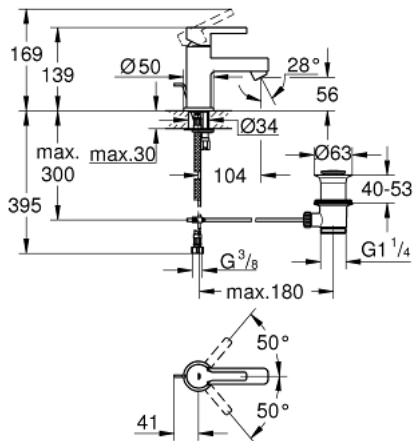

32 109 000 LINEARE_ SINGLE-LEVER BASIN MIXER 1/2"
XS-SIZE

PRODUCT DESCRIPTION

- Colour: chrome
- single hole installation
- GROHE SilkMove 28 mm ceramic cartridge
- GROHE LongLife finish
- rapid installation system
- mousseur
- pop-up waste set 1 1/4"
- flexible connection hoses

32 109 000 LINEARE_ SINGLE-LEVER BASIN MIXER 1/2" XS-SIZE

SPARE PARTS, 2月 2008 – now

- 1: Lever (Spare part-nr. 46579000)
 - 2: Cap (Spare part-nr. 46581000)
 - 3: Fitting ring (Spare part-nr. 07419000)
 - 4: Cartridge (Spare part-nr. 46580000)
 - 5: Pop-up rod (Spare part-nr. 46739000)
 - 6: Mousseur (Spare part-nr. 06574000)
 - 7: Shank mounting kit (Spare part-nr. 46249000)
 - 8: Waste set 1 1/4" (Spare part-nr. 28910000)
 - 8.1: Plug (Spare part-nr. 07182000)
 - 8.2: Eccentric rod (Spare part-nr. 07052000)
 - 9: Mounting wrench (Spare part-nr. 19017000)*
 - 10: Eccentric rod (Spare part-nr. 07341000)*
- * Optional accessories