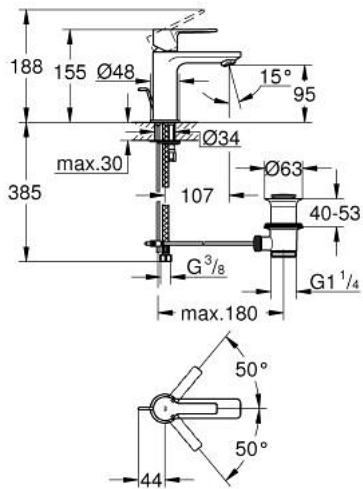

32 109 AL1 LINEARE SINGLE-LEVER BASIN MIXER XS-SIZE

PRODUCT DESCRIPTION

- Colour: brushed hard graphite
- single hole installation
- metal lever
- GROHE SilkMove 28 mm ceramic cartridge
- with temperature limiter
- GROHE LongLife finish
- GROHE EcoJoy - less water, perfect flow
- maximum flow rate (at 3 bar): 5 l/min
- SpeedClean Mousseur
- FastFixation Plus installation system
- pop-up waste set 1 1/4"
- flexible connection hoses
- AquaCalibrator

32 109 AL1 LINEARE SINGLE-LEVER BASIN MIXER XS-SIZE

SPARE PARTS, March 2019 – now

- 1: Lever (Spare part-nr. 46980AL0)
- 2: Shield (Spare part-nr. 46581AL0)
- 3: Fitting ring (Spare part-nr. 07419000)
- 4: Cartridge (Spare part-nr. 46580000)
- 5: Mousseur (Spare part-nr. 48159AL0)
- 6: Pop-up rod (Spare part-nr. 46739AL0)
- 7: Shank mounting kit (Spare part-nr. 46645000)
- 8: Pop-up waste set 1 1/4" (Spare part-nr. 28910AL0)
- 8.1: Plug (Spare part-nr. 07182AL0)
- 8.2: Eccentric rod (Spare part-nr. 07052000)
- 9: Mounting wrench (Spare part-nr. 19017000)*
- 10: Eccentric rod (Spare part-nr. 07341000)*