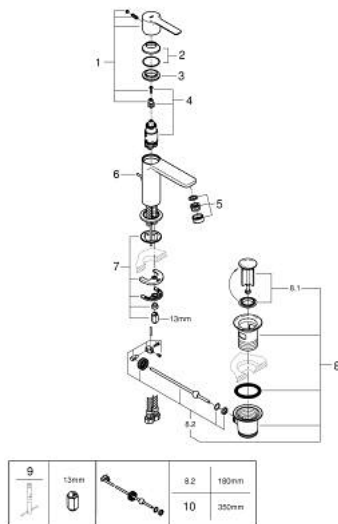

32 109 AL1 LINEARE SINGLE-LEVER BASIN MIXER XS-SIZE

PRODUCT DESCRIPTION

- Colour: brushed hard graphite
- single hole installation
- metal lever
- GROHE SilkMove 28 mm ceramic cartridge
- with temperature limiter
- GROHE LongLife finish
- GROHE EcoJoy - less water, perfect flow
- maximum flow rate (at 3 bar): 5 l/min
- SpeedClean Mousseur
- FastFixation Plus installation system
- pop-up waste set 1 1/4"
- flexible connection hoses
- AquaCalibrator

32 109 AL1 LINEARE SINGLE-LEVER BASIN MIXER XS-SIZE

SPARE PARTS, March 2019 – now

- 1: Lever (Spare part-nr. 46980AL0)
- 2: Shield (Spare part-nr. 46581AL0)
- 3: Fitting ring (Spare part-nr. 07419000)
- 4: Cartridge (Spare part-nr. 46580000)
- 5: Mousseur (Spare part-nr. 48159AL0)
- 6: Pop-up rod (Spare part-nr. 46739AL0)
- 7: Shank mounting kit (Spare part-nr. 46645000)
- 8: Pop-up waste set 1 1/4" (Spare part-nr. 28910AL0)
- 8.1: Plug (Spare part-nr. 07182AL0)
- 8.2: Eccentric rod (Spare part-nr. 07052000)
- 9: Mounting wrench (Spare part-nr. 19017000)*
- 10: Eccentric rod (Spare part-nr. 07341000)*