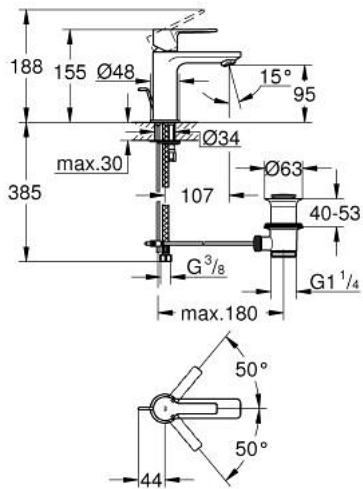

32 109 AL1 LINEARE SINGLE-LEVER BASIN MIXER XS-SIZE

PRODUCT DESCRIPTION

- Colour: brushed hard graphite
- single hole installation
- metal lever
- GROHE SilkMove 28 mm ceramic cartridge
- with temperature limiter
- GROHE LongLife finish
- GROHE EcoJoy - less water, perfect flow
- maximum flow rate (at 3 bar): 5 l/min
- SpeedClean Mousseur
- GROHE FastFixation Plus installation system
- pop-up waste set 1 1/4"
- flexible connection hoses

32 109 AL1 LINEARE SINGLE-LEVER BASIN MIXER XS-SIZE

SPARE PARTS, March 2019 – now

- 1: Lever (Spare part-nr. 46980AL0)
- 2: Shield (Spare part-nr. 46581AL0)
- 3: Fitting ring (Spare part-nr. 07419000)
- 4: Cartridge (Spare part-nr. 46580000)
- 5: Mousseur (Spare part-nr. 48159AL0)
- 6: Pop-up rod (Spare part-nr. 46739AL0)
- 7: Shank mounting kit (Spare part-nr. 46645000)
- 8: Pop-up waste set 1 1/4" (Spare part-nr. 28910AL0)
- 8.1: Plug (Spare part-nr. 07182AL0)
- 8.2: Eccentric rod (Spare part-nr. 07052000)
- 9: Mounting wrench (Spare part-nr. 19017000)*
- 10: Eccentric rod (Spare part-nr. 07341000)*