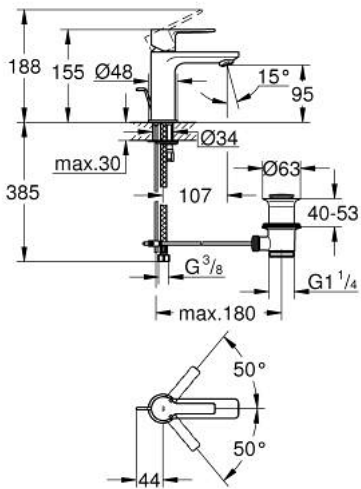

## 32 109 DC1 LINEARE SINGLE-LEVER BASIN MIXER XS-SIZE

### PRODUCT DESCRIPTION

- Colour: Supersteel
- single hole installation
- metal lever
- GROHE SilkMove 28 mm ceramic cartridge
- with temperature limiter
- GROHE LongLife finish
- GROHE EcoJoy - less water, perfect flow
- maximum flow rate (at 3 bar): 5 l/min
- SpeedClean Mousseur
- GROHE FastFixation Plus installation system
- pop-up waste set 1 1/4"
- flexible connection hoses

### SPARE PARTS, September 2016 – now

- 1: Lever (Spare part-nr. 46980DC0)
- 2: Shield (Spare part-nr. 46581DC0)
- 3: Fitting ring (Spare part-nr. 07419000)
- 4: Cartridge (Spare part-nr. 46580000)
- 5: Mousseur (Spare part-nr. 48159DC0)
- 6: Pop-up rod (Spare part-nr. 46739EN0)
- 7: Shank mounting kit (Spare part-nr. 46645000)
- 8: Pop-up waste set 1 1/4" (Spare part-nr. 28910DC0)
- 8.1: Plug (Spare part-nr. 07182DC0)
- 8.2: Eccentric rod (Spare part-nr. 07052000)
- 9: Mounting wrench (Spare part-nr. 19017000)\*
- 10: Eccentric rod (Spare part-nr. 07341000)\*