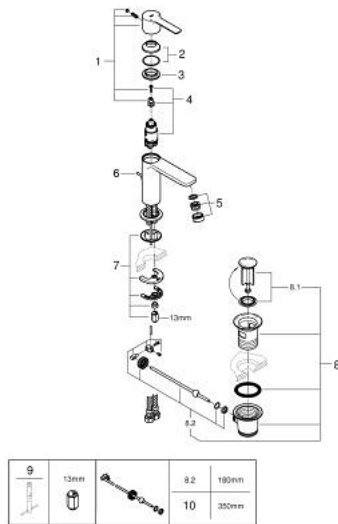

32 109 DC1 LINEARE SINGLE-LEVER BASIN MIXER 1/2" XS-SIZE

PRODUCT DESCRIPTION

- Colour: supersteel
- single hole installation
- metal lever
- GROHE SilkMove 28 mm ceramic cartridge
- with temperature limiter
- GROHE LongLife finish
- GROHE EcoJoy - Less water, perfect flow
- maximum flow rate (at 3 bar): 5 l/min
- SpeedClean mousseur
- GROHE FastFixation Plus installation system
- pop-up waste set 1 1/4"
- flexible connection hoses

32 109 DC1 LINEARE SINGLE-LEVER BASIN MIXER 1/2" XS-SIZE

SPARE PARTS, 9月 2016 – now

- 1: Lever (Spare part-nr. 46980DC0)
 - 2: Cap (Spare part-nr. 46581DC0)
 - 3: Fitting ring (Spare part-nr. 07419000)
 - 4: Cartridge (Spare part-nr. 46580000)
 - 5: Mousseur (Spare part-nr. 48159DC0)
 - 6: Pop-up rod (Spare part-nr. 46739EN0)
 - 7: Shank mounting kit (Spare part-nr. 46645000)
 - 8: Waste set 1 1/4" (Spare part-nr. 28910DC0)
 - 8.1: Plug (Spare part-nr. 07182DC0)
 - 8.2: Eccentric rod (Spare part-nr. 07052000)
 - 9: Mounting wrench (Spare part-nr. 19017000)*
 - 10: Eccentric rod (Spare part-nr. 07341000)*
- * Optional accessories