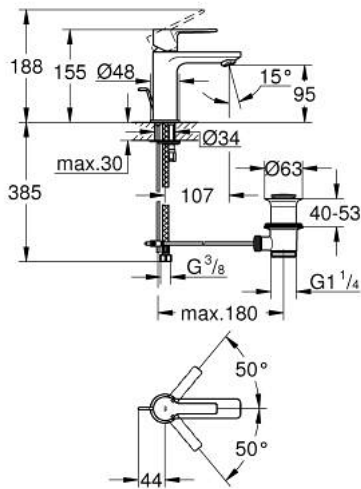

32 109 DC1 LINEARE SINGLE-LEVER BASIN MIXER 1/2" XS-SIZE

PRODUCT DESCRIPTION

- Colour: supersteel
- single hole installation
- metal lever
- GROHE SilkMove 28 mm ceramic cartridge
- with temperature limiter
- GROHE LongLife finish
- GROHE EcoJoy - Less water, perfect flow
- maximum flow rate (at 3 bar): 5 l/min
- SpeedClean mousseur
- GROHE FastFixation Plus installation system
- pop-up waste set 1 1/4"
- flexible connection hoses

32 109 DC1 LINEARE SINGLE-LEVER BASIN MIXER 1/2" XS-SIZE

SPARE PARTS, 9月 2016 – now

- 1: Lever (Spare part-nr. 46980DC0)
 - 2: Cap (Spare part-nr. 46581DC0)
 - 3: Fitting ring (Spare part-nr. 07419000)
 - 4: Cartridge (Spare part-nr. 46580000)
 - 5: Mousseur (Spare part-nr. 48159DC0)
 - 6: Pop-up rod (Spare part-nr. 46739EN0)
 - 7: Shank mounting kit (Spare part-nr. 46645000)
 - 8: Waste set 1 1/4" (Spare part-nr. 28910DC0)
 - 8.1: Plug (Spare part-nr. 07182DC0)
 - 8.2: Eccentric rod (Spare part-nr. 07052000)
 - 9: Mounting wrench (Spare part-nr. 19017000)*
 - 10: Eccentric rod (Spare part-nr. 07341000)*
- * Optional accessories