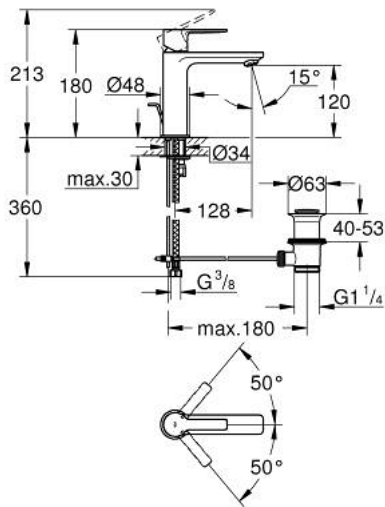

32 114 001 LINEARE SINGLE-LEVER BASIN MIXER S-SIZE

PRODUCT DESCRIPTION

- Colour: chrome
- single hole installation
- metal lever
- GROHE SilkMove 28 mm ceramic cartridge
- with temperature limiter
- GROHE LongLife finish
- GROHE EcoJoy - less water, perfect flow
- maximum flow rate (at 3 bar): 5 l/min
- SpeedClean Mousseur
- GROHE FastFixation Plus installation system
- pop-up waste set 1 1/4"
- flexible connection hoses

32 114 001 LINEARE SINGLE-LEVER BASIN MIXER S-SIZE

SPARE PARTS, July 2016 – now

- 1: Lever (Spare part-nr. 46980000)
- 2: Shield (Spare part-nr. 46581000)
- 3: Fitting ring (Spare part-nr. 07419000)
- 4: Cartridge (Spare part-nr. 46580000)
- 5: Mousseur (Spare part-nr. 48159000)
- 6: Pop-up rod (Spare part-nr. 46739000)
- 7: Shank mounting kit (Spare part-nr. 46645000)
- 8: Pop-up waste set 1 1/4" (Spare part-nr. 28910000)
- 8.1: Plug (Spare part-nr. 07182000)
- 8.2: Eccentric rod (Spare part-nr. 07052000)
- 9: Mounting wrench (Spare part-nr. 19017000)*
- 10: Eccentric rod (Spare part-nr. 07341000)*