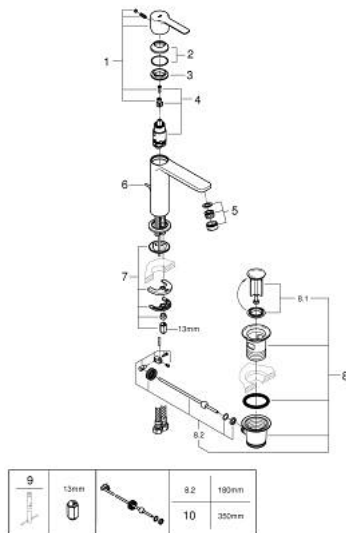

32 114 001 LINEARE SINGLE-LEVER BASIN MIXER S-SIZE

PRODUCT DESCRIPTION

- Colour: chrome
- single hole installation
- metal lever
- GROHE SilkMove 28 mm ceramic cartridge
- with temperature limiter
- GROHE LongLife finish
- GROHE EcoJoy - less water, perfect flow
- maximum flow rate (at 3 bar): 5 l/min
- SpeedClean Mousseur
- GROHE FastFixation Plus installation system
- pop-up waste set 1 1/4"
- flexible connection hoses

32 114 001 LINEARE SINGLE-LEVER BASIN MIXER S-SIZE

SPARE PARTS, July 2016 – now

- 1: Lever (Spare part-nr. 46980000)
- 2: Shield (Spare part-nr. 46581000)
- 3: Fitting ring (Spare part-nr. 07419000)
- 4: Cartridge (Spare part-nr. 46580000)
- 5: Mousseur (Spare part-nr. 48159000)
- 6: Pop-up rod (Spare part-nr. 46739000)
- 7: Shank mounting kit (Spare part-nr. 46645000)
- 8: Pop-up waste set 1 1/4" (Spare part-nr. 28910000)
- 8.1: Plug (Spare part-nr. 07182000)
- 8.2: Eccentric rod (Spare part-nr. 07052000)
- 9: Mounting wrench (Spare part-nr. 19017000)*
- 10: Eccentric rod (Spare part-nr. 07341000)*