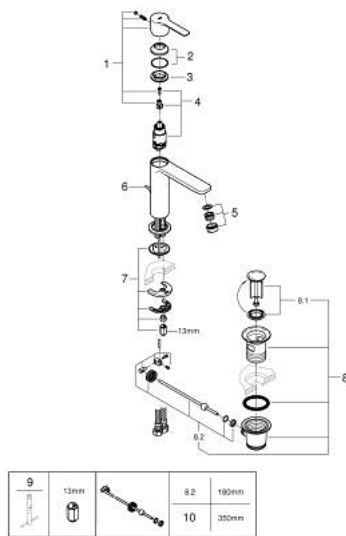

32 114 001 LINEARE SINGLE-LEVER BASIN MIXER 1/2" S-SIZE

PRODUCT DESCRIPTION

- Colour: chrome
- single hole installation
- metal lever
- GROHE SilkMove 28 mm ceramic cartridge
- with temperature limiter
- GROHE LongLife finish
- GROHE EcoJoy - Less water, perfect flow
- maximum flow rate (at 3 bar): 5 l/min
- SpeedClean mousseur
- GROHE FastFixation Plus installation system
- pop-up waste set 1 1/4"
- flexible connection hoses

32 114 001 LINEARE SINGLE-LEVER BASIN MIXER 1/2" S-SIZE

SPARE PARTS, 7月 2016 – now

- 1: Lever (Spare part-nr. 46980000)
 - 2: Cap (Spare part-nr. 46581000)
 - 3: Fitting ring (Spare part-nr. 07419000)
 - 4: Cartridge (Spare part-nr. 46580000)
 - 5: Mousseur (Spare part-nr. 48159000)
 - 6: Pop-up rod (Spare part-nr. 46739000)
 - 7: Shank mounting kit (Spare part-nr. 46645000)
 - 8: Waste set 1 1/4" (Spare part-nr. 28910000)
 - 8.1: Plug (Spare part-nr. 07182000)
 - 8.2: Eccentric rod (Spare part-nr. 07052000)
 - 9: Mounting wrench (Spare part-nr. 19017000)*
 - 10: Eccentric rod (Spare part-nr. 07341000)*
- * Optional accessories