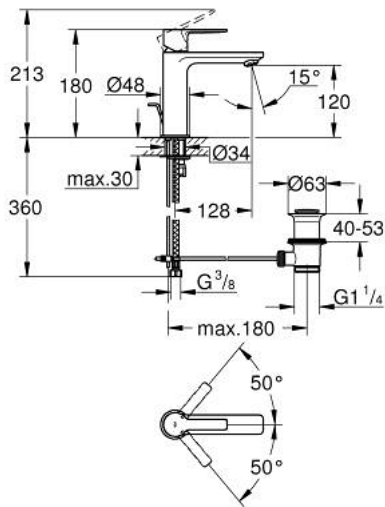

32 114 001 LINEARE SINGLE-LEVER BASIN MIXER 1/2" S-SIZE

PRODUCT DESCRIPTION

- Colour: chrome
- single hole installation
- metal lever
- GROHE SilkMove 28 mm ceramic cartridge
- with temperature limiter
- GROHE LongLife finish
- GROHE EcoJoy - Less water, perfect flow
- maximum flow rate (at 3 bar): 5 l/min
- SpeedClean mousseur
- GROHE FastFixation Plus installation system
- pop-up waste set 1 1/4"
- flexible connection hoses

32 114 001 LINEARE SINGLE-LEVER BASIN MIXER 1/2" S-SIZE

SPARE PARTS, 7月 2016 – now

- 1: Lever (Spare part-nr. 46980000)
 - 2: Cap (Spare part-nr. 46581000)
 - 3: Fitting ring (Spare part-nr. 07419000)
 - 4: Cartridge (Spare part-nr. 46580000)
 - 5: Mousseur (Spare part-nr. 48159000)
 - 6: Pop-up rod (Spare part-nr. 46739000)
 - 7: Shank mounting kit (Spare part-nr. 46645000)
 - 8: Waste set 1 1/4" (Spare part-nr. 28910000)
 - 8.1: Plug (Spare part-nr. 07182000)
 - 8.2: Eccentric rod (Spare part-nr. 07052000)
 - 9: Mounting wrench (Spare part-nr. 19017000)*
 - 10: Eccentric rod (Spare part-nr. 07341000)*
- * Optional accessories