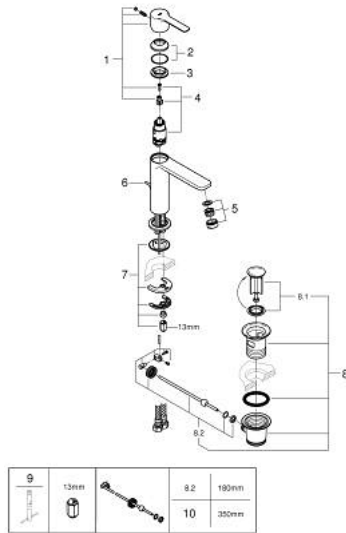

32 114 AL1 LINEARE SINGLE-LEVER BASIN MIXER S-SIZE

PRODUCT DESCRIPTION

- Colour: brushed hard graphite
- single hole installation
- metal lever
- GROHE SilkMove 28 mm ceramic cartridge
- with temperature limiter
- GROHE LongLife finish
- GROHE EcoJoy - less water, perfect flow
- maximum flow rate (at 3 bar): 5 l/min
- SpeedClean Mousseur
- GROHE FastFixation Plus installation system
- pop-up waste set 1 1/4"
- flexible connection hoses

32 114 AL1 LINEARE SINGLE-LEVER BASIN MIXER S-SIZE

SPARE PARTS, March 2019 – now

- 1: Lever (Spare part-nr. 46980AL0)
- 2: Shield (Spare part-nr. 46581AL0)
- 3: Fitting ring (Spare part-nr. 07419000)
- 4: Cartridge (Spare part-nr. 46580000)
- 5: Mousseur (Spare part-nr. 48159AL0)
- 6: Pop-up rod (Spare part-nr. 46739AL0)
- 7: Shank mounting kit (Spare part-nr. 46645000)
- 8: Pop-up waste set 1 1/4" (Spare part-nr. 28910AL0)
- 8.1: Plug (Spare part-nr. 07182AL0)
- 8.2: Eccentric rod (Spare part-nr. 07052000)
- 9: Mounting wrench (Spare part-nr. 19017000)*
- 10: Eccentric rod (Spare part-nr. 07341000)*