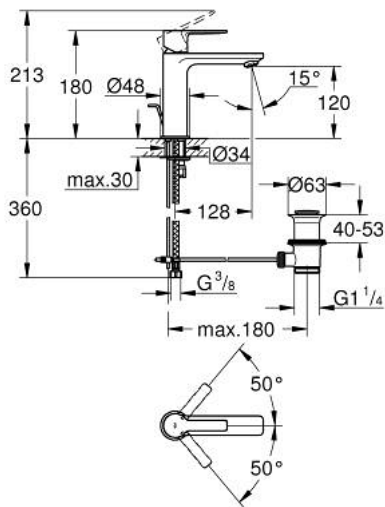

32 114 AL1 LINEARE SINGLE-LEVER BASIN MIXER S-SIZE

PRODUCT DESCRIPTION

- Colour: brushed hard graphite
- single hole installation
- metal lever
- GROHE SilkMove 28 mm ceramic cartridge
- with temperature limiter
- GROHE LongLife finish
- GROHE EcoJoy - less water, perfect flow
- maximum flow rate (at 3 bar): 5 l/min
- SpeedClean Mousseur
- GROHE FastFixation Plus installation system
- pop-up waste set 1 1/4"
- flexible connection hoses

32 114 AL1 LINEARE SINGLE-LEVER BASIN MIXER S-SIZE

SPARE PARTS, March 2019 – now

- 1: Lever (Spare part-nr. 46980AL0)
- 2: Shield (Spare part-nr. 46581AL0)
- 3: Fitting ring (Spare part-nr. 07419000)
- 4: Cartridge (Spare part-nr. 46580000)
- 5: Mousseur (Spare part-nr. 48159AL0)
- 6: Pop-up rod (Spare part-nr. 46739AL0)
- 7: Shank mounting kit (Spare part-nr. 46645000)
- 8: Pop-up waste set 1 1/4" (Spare part-nr. 28910AL0)
- 8.1: Plug (Spare part-nr. 07182AL0)
- 8.2: Eccentric rod (Spare part-nr. 07052000)
- 9: Mounting wrench (Spare part-nr. 19017000)*
- 10: Eccentric rod (Spare part-nr. 07341000)*