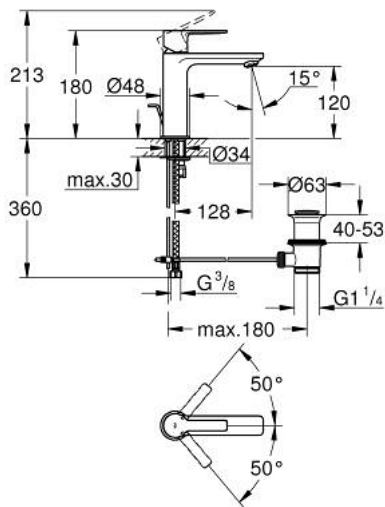

32 114 DC1 LINEARE SINGLE-LEVER BASIN MIXER S-SIZE

PRODUCT DESCRIPTION

- Colour: Supersteel
- single hole installation
- metal lever
- GROHE SilkMove 28 mm ceramic cartridge
- with temperature limiter
- GROHE LongLife finish
- GROHE EcoJoy - less water, perfect flow
- maximum flow rate (at 3 bar): 5 l/min
- SpeedClean Mousseur
- FastFixation Plus installation system
- pop-up waste set 1 1/4"
- flexible connection hoses
- AquaCalibrator

32 114 DC1 LINEARE SINGLE-LEVER BASIN MIXER S-SIZE

SPARE PARTS, September 2016 – now

- 1: Lever (Spare part-nr. 46980DC0)
- 2: Shield (Spare part-nr. 46581DC0)
- 3: Fitting ring (Spare part-nr. 07419000)
- 4: Cartridge (Spare part-nr. 46580000)
- 5: Mousseur (Spare part-nr. 48159DC0)
- 6: Pop-up rod (Spare part-nr. 46739EN0)
- 7: Shank mounting kit (Spare part-nr. 46645000)
- 8: Pop-up waste set 1 1/4" (Spare part-nr. 28910DC0)
- 8.1: Plug (Spare part-nr. 07182DC0)
- 8.2: Eccentric rod (Spare part-nr. 07052000)
- 9: Mounting wrench (Spare part-nr. 19017000)*
- 10: Eccentric rod (Spare part-nr. 07341000)*