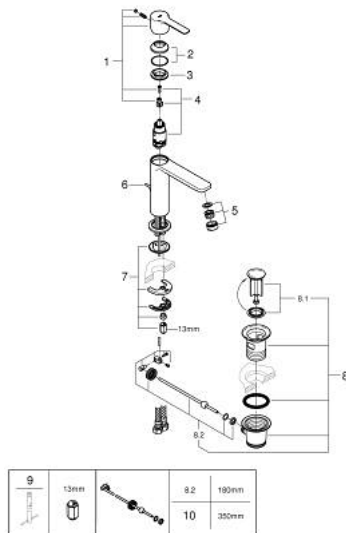

32 114 DC1 LINEARE SINGLE-LEVER BASIN MIXER S-SIZE

PRODUCT DESCRIPTION

- Colour: Supersteel
- single hole installation
- metal lever
- GROHE SilkMove 28 mm ceramic cartridge
- with temperature limiter
- GROHE LongLife finish
- GROHE EcoJoy - less water, perfect flow
- maximum flow rate (at 3 bar): 5 l/min
- SpeedClean Mousseur
- FastFixation Plus installation system
- pop-up waste set 1 1/4"
- flexible connection hoses
- AquaCalibrator

32 114 DC1 LINEARE SINGLE-LEVER BASIN MIXER S-SIZE

SPARE PARTS, September 2016 – now

- 1: Lever (Spare part-nr. 46980DC0)
- 2: Shield (Spare part-nr. 46581DC0)
- 3: Fitting ring (Spare part-nr. 07419000)
- 4: Cartridge (Spare part-nr. 46580000)
- 5: Mousseur (Spare part-nr. 48159DC0)
- 6: Pop-up rod (Spare part-nr. 46739EN0)
- 7: Shank mounting kit (Spare part-nr. 46645000)
- 8: Pop-up waste set 1 1/4" (Spare part-nr. 28910DC0)
- 8.1: Plug (Spare part-nr. 07182DC0)
- 8.2: Eccentric rod (Spare part-nr. 07052000)
- 9: Mounting wrench (Spare part-nr. 19017000)*
- 10: Eccentric rod (Spare part-nr. 07341000)*