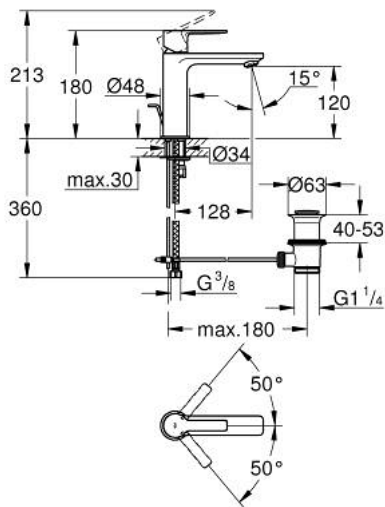

32 114 DC1 LINEARE SINGLE-LEVER BASIN MIXER S-SIZE

PRODUCT DESCRIPTION

- Colour: Supersteel
- single hole installation
- metal lever
- GROHE SilkMove 28 mm ceramic cartridge
- with temperature limiter
- GROHE LongLife finish
- GROHE EcoJoy - less water, perfect flow
- maximum flow rate (at 3 bar): 5 l/min
- SpeedClean Mousseur
- GROHE FastFixation Plus installation system
- pop-up waste set 1 1/4"
- flexible connection hoses

32 114 DC1 LINEARE SINGLE-LEVER BASIN MIXER S-SIZE

SPARE PARTS, September 2016 – now

- 1: Lever (Spare part-nr. 46980DC0)
- 2: Shield (Spare part-nr. 46581DC0)
- 3: Fitting ring (Spare part-nr. 07419000)
- 4: Cartridge (Spare part-nr. 46580000)
- 5: Mousseur (Spare part-nr. 48159DC0)
- 6: Pop-up rod (Spare part-nr. 46739EN0)
- 7: Shank mounting kit (Spare part-nr. 46645000)
- 8: Pop-up waste set 1 1/4" (Spare part-nr. 28910DC0)
- 8.1: Plug (Spare part-nr. 07182DC0)
- 8.2: Eccentric rod (Spare part-nr. 07052000)
- 9: Mounting wrench (Spare part-nr. 19017000)*
- 10: Eccentric rod (Spare part-nr. 07341000)*