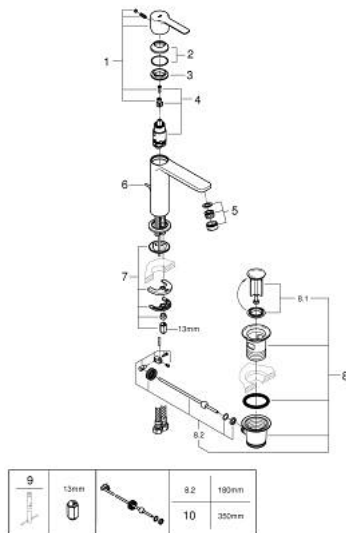

32 114 DC1 LINEARE SINGLE-LEVER BASIN MIXER S-SIZE

PRODUCT DESCRIPTION

- Colour: Supersteel
- single hole installation
- metal lever
- GROHE SilkMove 28 mm ceramic cartridge
- with temperature limiter
- GROHE LongLife finish
- GROHE EcoJoy - less water, perfect flow
- maximum flow rate (at 3 bar): 5 l/min
- SpeedClean Mousseur
- GROHE FastFixation Plus installation system
- pop-up waste set 1 1/4"
- flexible connection hoses

32 114 DC1 LINEARE SINGLE-LEVER BASIN MIXER S-SIZE

SPARE PARTS, September 2016 – now

- 1: Lever (Spare part-nr. 46980DC0)
- 2: Shield (Spare part-nr. 46581DC0)
- 3: Fitting ring (Spare part-nr. 07419000)
- 4: Cartridge (Spare part-nr. 46580000)
- 5: Mousseur (Spare part-nr. 48159DC0)
- 6: Pop-up rod (Spare part-nr. 46739EN0)
- 7: Shank mounting kit (Spare part-nr. 46645000)
- 8: Pop-up waste set 1 1/4" (Spare part-nr. 28910DC0)
- 8.1: Plug (Spare part-nr. 07182DC0)
- 8.2: Eccentric rod (Spare part-nr. 07052000)
- 9: Mounting wrench (Spare part-nr. 19017000)*
- 10: Eccentric rod (Spare part-nr. 07341000)*