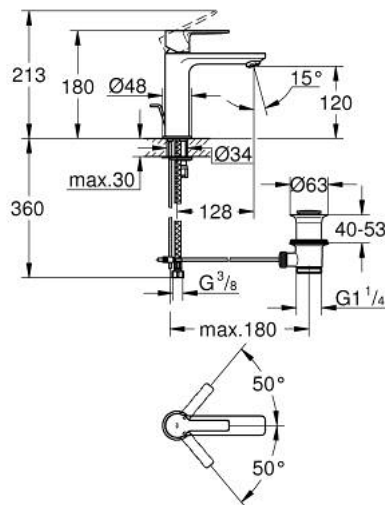

32 114 DC1 LINEARE SINGLE-LEVER BASIN MIXER 1/2" S-SIZE

PRODUCT DESCRIPTION

- Colour: supersteel
- single hole installation
- metal lever
- GROHE SilkMove 28 mm ceramic cartridge
- with temperature limiter
- GROHE LongLife finish
- GROHE EcoJoy - Less water, perfect flow
- maximum flow rate (at 3 bar): 5 l/min
- SpeedClean mousseur
- GROHE FastFixation Plus installation system
- pop-up waste set 1 1/4"
- flexible connection hoses

32 114 DC1 LINEARE SINGLE-LEVER BASIN MIXER 1/2" S-SIZE

SPARE PARTS, 9月 2016 – now

- 1: Lever (Spare part-nr. 46980DC0)
 - 2: Cap (Spare part-nr. 46581DC0)
 - 3: Fitting ring (Spare part-nr. 07419000)
 - 4: Cartridge (Spare part-nr. 46580000)
 - 5: Mousseur (Spare part-nr. 48159DC0)
 - 6: Pop-up rod (Spare part-nr. 46739EN0)
 - 7: Shank mounting kit (Spare part-nr. 46645000)
 - 8: Waste set 1 1/4" (Spare part-nr. 28910DC0)
 - 8.1: Plug (Spare part-nr. 07182DC0)
 - 8.2: Eccentric rod (Spare part-nr. 07052000)
 - 9: Mounting wrench (Spare part-nr. 19017000)*
 - 10: Eccentric rod (Spare part-nr. 07341000)*
- * Optional accessories