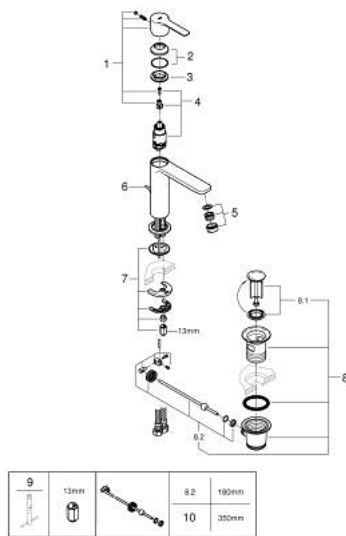

## 32 114 DC1 LINEARE SINGLE-LEVER BASIN MIXER 1/2" S-SIZE

### PRODUCT DESCRIPTION

- Colour: supersteel
- single hole installation
- metal lever
- GROHE SilkMove 28 mm ceramic cartridge
- with temperature limiter
- GROHE LongLife finish
- GROHE EcoJoy - Less water, perfect flow
- maximum flow rate (at 3 bar): 5 l/min
- SpeedClean mousseur
- FastFixation Plus installation system
- pop-up waste set 1 1/4"
- flexible connection hoses
- AquaCalibrator

### SPARE PARTS, 9月 2016 – now

- 1: Lever (Spare part-nr. 46980DC0)
  - 2: Cap (Spare part-nr. 46581DC0)
  - 3: Fitting ring (Spare part-nr. 07419000)
  - 4: Cartridge (Spare part-nr. 46580000)
  - 5: Mousseur (Spare part-nr. 48159DC0)
  - 6: Pop-up rod (Spare part-nr. 46739EN0)
  - 7: Shank mounting kit (Spare part-nr. 46645000)
  - 8: Waste set 1 1/4" (Spare part-nr. 28910DC0)
  - 8.1: Plug (Spare part-nr. 07182DC0)
  - 8.2: Eccentric rod (Spare part-nr. 07052000)
  - 9: Mounting wrench (Spare part-nr. 19017000)\*
  - 10: Eccentric rod (Spare part-nr. 07341000)\*
- \* Optional accessories