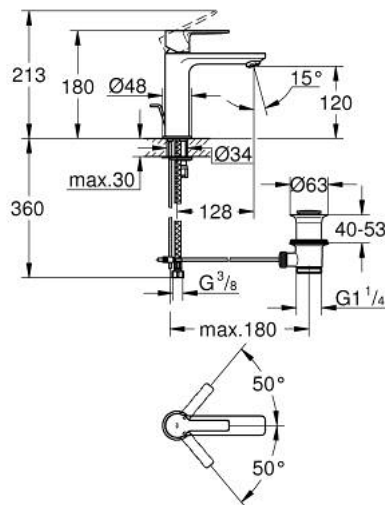

## 32 114 DC1 LINEARE SINGLE-LEVER BASIN MIXER 1/2" S-SIZE

### PRODUCT DESCRIPTION

- Colour: supersteel
- single hole installation
- metal lever
- GROHE SilkMove 28 mm ceramic cartridge
- with temperature limiter
- GROHE LongLife finish
- GROHE EcoJoy - Less water, perfect flow
- maximum flow rate (at 3 bar): 5 l/min
- SpeedClean mousseur
- FastFixation Plus installation system
- pop-up waste set 1 1/4"
- flexible connection hoses
- AquaCalibrator

### SPARE PARTS, 9月 2016 – now

- 1: Lever (Spare part-nr. 46980DC0)
  - 2: Cap (Spare part-nr. 46581DC0)
  - 3: Fitting ring (Spare part-nr. 07419000)
  - 4: Cartridge (Spare part-nr. 46580000)
  - 5: Mousseur (Spare part-nr. 48159DC0)
  - 6: Pop-up rod (Spare part-nr. 46739EN0)
  - 7: Shank mounting kit (Spare part-nr. 46645000)
  - 8: Waste set 1 1/4" (Spare part-nr. 28910DC0)
  - 8.1: Plug (Spare part-nr. 07182DC0)
  - 8.2: Eccentric rod (Spare part-nr. 07052000)
  - 9: Mounting wrench (Spare part-nr. 19017000)\*
  - 10: Eccentric rod (Spare part-nr. 07341000)\*
- \* Optional accessories