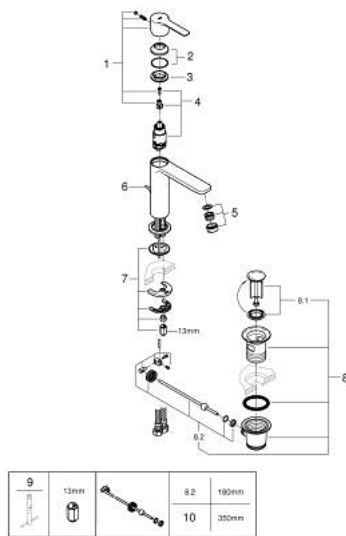

32 114 DC1 LINEARE SINGLE-LEVER BASIN MIXER 1/2" S-SIZE

SPARE PARTS, 9月 2016 – now

1. 1: Lever (Spare part-nr. 46980DC0)
   - 2: Cap (Spare part-nr. 46581DC0)
   - 3: Fitting ring (Spare part-nr. 07419000)
   - 4: Cartridge (Spare part-nr. 46580000)
   - 5: Mousseur (Spare part-nr. 48159DC0)
   - 6: Pop-up rod (Spare part-nr. 46739EN0)
   - 7: Shank mounting kit (Spare part-nr. 46645000)
   - 8: Waste set 1 1/4" (Spare part-nr. 28910DC0)
   - 8.1: Plug (Spare part-nr. 07182DC0)
   - 8.2: Eccentric rod (Spare part-nr. 07052000)
   - 9: Mounting wrench (Spare part-nr. 19017000)*
   - 10: Eccentric rod (Spare part-nr. 07341000)*
2. Optional accessories