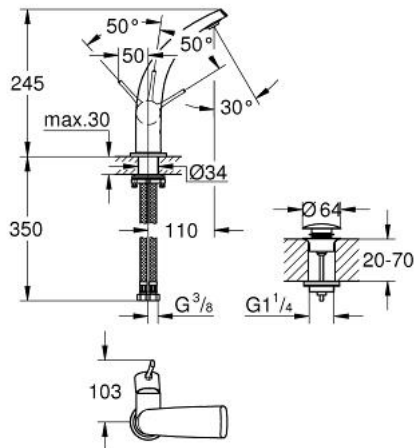

32 125 KS0 **GROHE ONDUS SINGLE-LEVER BASIN MIXER 1/2"**
L-SIZE

PRODUCT DESCRIPTION

- Colour: velvet black
- single hole installation
- GROHE SilkMove 28 mm ceramic cartridge
- integrated mousseur
- Push-open waste set 1 1/4"
- pressure-proof, flexible connection hoses
- flow limiter 6 l/min
- minimum pressure 1,0 bar

32 125 KS0 **GROHE ONDUS SINGLE-LEVER BASIN MIXER 1/2"**
L-SIZE

SPARE PARTS, May 2008 – now

- 1: Lever (Spare part-nr. 46626KS0)
- 2: Shield (Spare part-nr. 46581KS0)
- 3: Fitting ring (Spare part-nr. 07419000)
- 4: Cartridge (Spare part-nr. 46580000)
- 5: Mousseur (Spare part-nr. 48009000)
- 6: Shank mounting kit (Spare part-nr. 46078000)
- 7: Pop-up waste set (Spare part-nr. 65807KS0)
- 7.1: Nipple (Spare part-nr. 45986KS0)