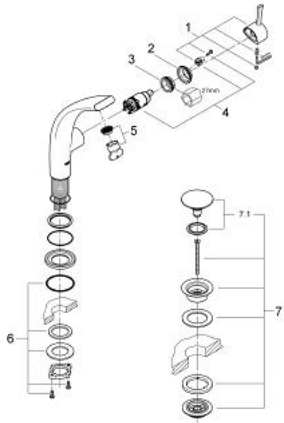

32 125 KS0 **GROHE ONDUS SINGLE-LEVER BASIN MIXER 1/2"**
L-SIZE

PRODUCT DESCRIPTION

- Colour: velvet black
- single hole installation
- GROHE SilkMove 28 mm ceramic cartridge
- integrated mousseur
- Push-open waste set 1 1/4"
- pressure-proof, flexible connection hoses
- flow limiter 6 l/min
- minimum pressure 1,0 bar

32 125 KS0 **GROHE ONDUS SINGLE-LEVER BASIN MIXER 1/2"**
L-SIZE

SPARE PARTS, May 2008 – now

- 1: Lever (Spare part-nr. 46626KS0)
- 2: Shield (Spare part-nr. 46581KS0)
- 3: Fitting ring (Spare part-nr. 07419000)
- 4: Cartridge (Spare part-nr. 46580000)
- 5: Mousseur (Spare part-nr. 48009000)
- 6: Shank mounting kit (Spare part-nr. 46078000)
- 7: Pop-up waste set (Spare part-nr. 65807KS0)
- 7.1: Nipple (Spare part-nr. 45986KS0)