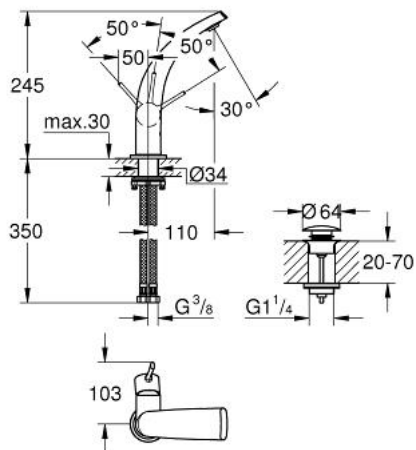

32 125 KS0 GROHE ONDUS SINGLE-LEVER BASIN MIXER 1/2" L-SIZE

PRODUCT DESCRIPTION

- Colour: velvet black
- single hole installation
- GROHE SilkMove 28 mm ceramic cartridge
- integrated mousseur
- push-open waste set 1 1/4"
- pressure-proof, flexible connection hoses
- flow limiter 6 l/min
- min. recommended pressure 1.0 bar

32 125 KS0 GROHE ONDUS SINGLE-LEVER BASIN MIXER 1/2" L-SIZE

SPARE PARTS, 5月 2008 – now

- 1: Lever (Spare part-nr. 46626KS0)
- 2: Cap (Spare part-nr. 46581KS0)
- 3: Fitting ring (Spare part-nr. 07419000)
- 4: Cartridge (Spare part-nr. 46580000)
- 5: Mousseur (Spare part-nr. 48009000)
- 6: Shank mounting kit (Spare part-nr. 46078000)
- 7: Waste set with push-open plug (Spare part-nr. 65807KS0)
- 7.1: Nipple (Spare part-nr. 45986KS0)