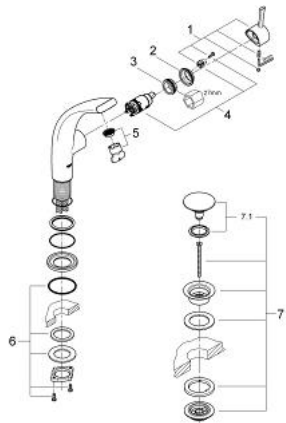

32 125 KS0 GROHE ONDUS SINGLE-LEVER BASIN MIXER 1/2" L-SIZE

PRODUCT DESCRIPTION

- Colour: velvet black
- single hole installation
- GROHE SilkMove 28 mm ceramic cartridge
- integrated mousseur
- push-open waste set 1 1/4"
- pressure-proof, flexible connection hoses
- flow limiter 6 l/min
- min. recommended pressure 1.0 bar

32 125 KS0 GROHE ONDUS SINGLE-LEVER BASIN MIXER 1/2" L-SIZE

SPARE PARTS, 5月 2008 – now

- 1: Lever (Spare part-nr. 46626KS0)
- 2: Cap (Spare part-nr. 46581KS0)
- 3: Fitting ring (Spare part-nr. 07419000)
- 4: Cartridge (Spare part-nr. 46580000)
- 5: Mousseur (Spare part-nr. 48009000)
- 6: Shank mounting kit (Spare part-nr. 46078000)
- 7: Waste set with push-open plug (Spare part-nr. 65807KS0)
- 7.1: Nipple (Spare part-nr. 45986KS0)