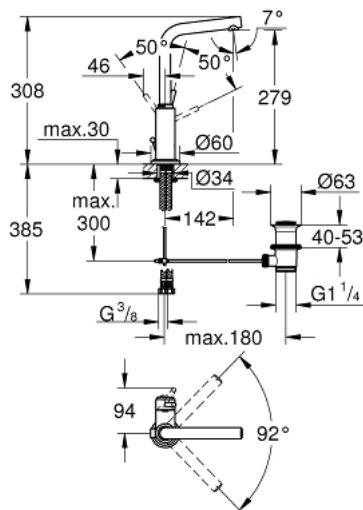

32 129 001 **ATRIO SINGLE-LEVER BASIN MIXER 1/2"**
L-SIZE

PRODUCT DESCRIPTION

- Colour: chrome
- single hole installation
- GROHE SilkMove 28 mm ceramic cartridge
- GROHE LongLife finish
- rapid-installation-system
- swivel tubular 7° spout with mousseur
- stop limiter
- pop-up waste set 1 1/4"
- flexible connection hoses

32 129 001 **ATRIO SINGLE-LEVER BASIN MIXER 1/2"**
L-SIZE

SPARE PARTS, March 2013 – now

- 1: Lever (Spare part-nr. 46633000)
- 2: Shield (Spare part-nr. 46581000)
- 3: Fitting ring (Spare part-nr. 07419000)
- 4: Cartridge (Spare part-nr. 46580000)
- 5: Spout (Spare part-nr. 13231000)
- 5.1: Safety ring (Spare part-nr. 0806500M)
- 5.2: Sealing washer (Spare part-nr. 0128500M)
- 5.3: Mousseur (Spare part-nr. 64186000)
- 6: Pop-up rod (Spare part-nr. 06575000)
- 7: Shank mounting kit (Spare part-nr. 46249000)
- 8: Pop-up waste set 1 1/4" (Spare part-nr. 28910000)
- 8.1: Plug (Spare part-nr. 07182000)
- 8.2: Eccentric rod (Spare part-nr. 07052000)
- 9: Mounting wrench (Spare part-nr. 19017000)*
- 10: Eccentric rod (Spare part-nr. 07341000)*