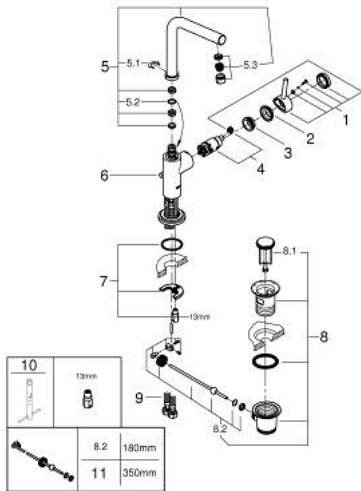

32 129 001 **ATRIO SINGLE-LEVER BASIN MIXER 1/2"**
L-SIZE

PRODUCT DESCRIPTION

- Colour: chrome
- single hole installation
- GROHE SilkMove 28 mm ceramic cartridge
- GROHE LongLife finish
- rapid-installation-system
- swivel tubular 7° spout with mousseur
- stop limiter
- pop-up waste set 1 1/4"
- flexible connection hoses

32 129 001 **ATRIO SINGLE-LEVER BASIN MIXER 1/2"**
L-SIZE

SPARE PARTS, March 2013 – now

- 1: Lever (Spare part-nr. 46633000)
- 2: Shield (Spare part-nr. 46581000)
- 3: Fitting ring (Spare part-nr. 07419000)
- 4: Cartridge (Spare part-nr. 46580000)
- 5: Spout (Spare part-nr. 13231000)
- 5.1: Safety ring (Spare part-nr. 0806500M)
- 5.2: Sealing washer (Spare part-nr. 0128500M)
- 5.3: Mousseur (Spare part-nr. 64186000)
- 6: Pop-up rod (Spare part-nr. 06575000)
- 7: Shank mounting kit (Spare part-nr. 46249000)
- 8: Pop-up waste set 1 1/4" (Spare part-nr. 28910000)
- 8.1: Plug (Spare part-nr. 07182000)
- 8.2: Eccentric rod (Spare part-nr. 07052000)
- 9: Mounting wrench (Spare part-nr. 19017000)*
- 10: Eccentric rod (Spare part-nr. 07341000)*