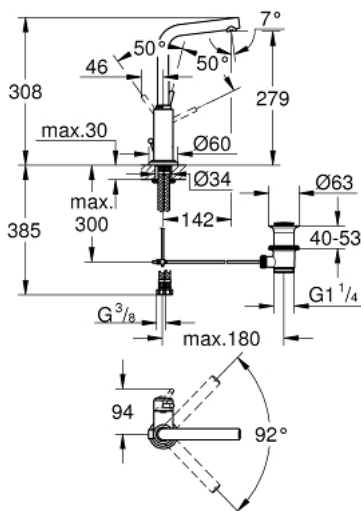

32 129 001 **ATRIO SINGLE-LEVER BASIN MIXER 1/2"**
L-SIZE

PRODUCT DESCRIPTION

- Colour: chrome
- single hole installation
- GROHE SilkMove 28 mm ceramic cartridge
- GROHE LongLife finish
- rapid installation system
- swivel tubular 7° spout with mousseur
- stop limiter
- pop-up waste set 1 1/4"
- flexible connection hoses

32 129 001 ATRIO SINGLE-LEVER BASIN MIXER 1/2" L-SIZE

SPARE PARTS, 3月 2013 – now

- 1: Lever (Spare part-nr. 46633000)
 - 2: Cap (Spare part-nr. 46581000)
 - 3: Fitting ring (Spare part-nr. 07419000)
 - 4: Cartridge (Spare part-nr. 46580000)
 - 5: Spout (Spare part-nr. 13231000)
 - 5.1: Safety ring (Spare part-nr. 0806500M)
 - 5.2: Sealing washer (Spare part-nr. 0128500M)
 - 5.3: Mousseur (Spare part-nr. 64186000)
 - 6: Pop-up rod (Spare part-nr. 06575000)
 - 7: Shank mounting kit (Spare part-nr. 46249000)
 - 8: Waste set 1 1/4" (Spare part-nr. 28910000)
 - 8.1: Plug (Spare part-nr. 07182000)
 - 8.2: Eccentric rod (Spare part-nr. 07052000)
 - 9: Mounting wrench (Spare part-nr. 19017000)*
 - 10: Eccentric rod (Spare part-nr. 07341000)*
- * Optional accessories