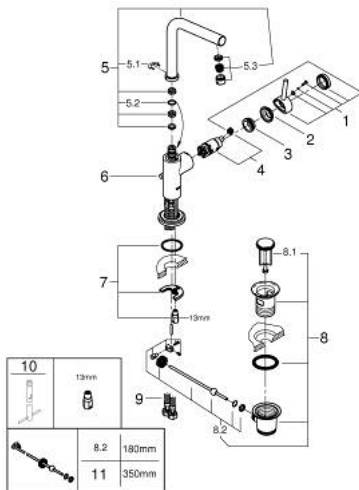

32 129 001 **ATRIO SINGLE-LEVER BASIN MIXER 1/2"**
L-SIZE

PRODUCT DESCRIPTION

- Colour: chrome
- single hole installation
- GROHE SilkMove 28 mm ceramic cartridge
- GROHE LongLife finish
- rapid installation system
- swivel tubular 7° spout with mousseur
- stop limiter
- pop-up waste set 1 1/4"
- flexible connection hoses

32 129 001 ATRIO SINGLE-LEVER BASIN MIXER 1/2" L-SIZE

SPARE PARTS, 3月 2013 – now

- 1: Lever (Spare part-nr. 46633000)
 - 2: Cap (Spare part-nr. 46581000)
 - 3: Fitting ring (Spare part-nr. 07419000)
 - 4: Cartridge (Spare part-nr. 46580000)
 - 5: Spout (Spare part-nr. 13231000)
 - 5.1: Safety ring (Spare part-nr. 0806500M)
 - 5.2: Sealing washer (Spare part-nr. 0128500M)
 - 5.3: Mousseur (Spare part-nr. 64186000)
 - 6: Pop-up rod (Spare part-nr. 06575000)
 - 7: Shank mounting kit (Spare part-nr. 46249000)
 - 8: Waste set 1 1/4" (Spare part-nr. 28910000)
 - 8.1: Plug (Spare part-nr. 07182000)
 - 8.2: Eccentric rod (Spare part-nr. 07052000)
 - 9: Mounting wrench (Spare part-nr. 19017000)*
 - 10: Eccentric rod (Spare part-nr. 07341000)*
- * Optional accessories