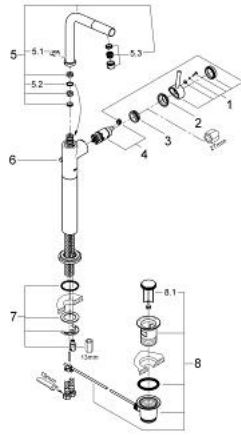

32 130 001 ATRIO SINGLE-LEVER BASIN MIXER 1/2" XL-SIZE

PRODUCT DESCRIPTION

- Colour: chrome
- single hole installation
- for free standing basins
- GROHE SilkMove 28 mm ceramic cartridge
- GROHE LongLife finish
- rapid-installation-system
- swivel tubular 7° spout with mousseur
- stop limiter
- pop-up waste set 1 1/4"
- flexible connection hoses

32 130 001 **ATRIO SINGLE-LEVER BASIN MIXER 1/2"**
XL-SIZE

SPARE PARTS, May 2008 – now

- 1: Lever (Spare part-nr. 46633000)
- 2: Shield (Spare part-nr. 46581000)
- 3: Fitting ring (Spare part-nr. 07419000)
- 4: Cartridge (Spare part-nr. 46580000)
- 5: Spout (Spare part-nr. 13231000)
- 5.1: Safety ring (Spare part-nr. 0806500M)
- 5.2: Sealing washer (Spare part-nr. 0128500M)
- 5.3: Mousseur (Spare part-nr. 64186000)
- 6: Pop-up rod (Spare part-nr. 06575000)
- 7: Shank mounting kit (Spare part-nr. 46249000)
- 8: Pop-up waste set (Spare part-nr. 28915000)
- 8.1: Plug (Spare part-nr. 45210000)