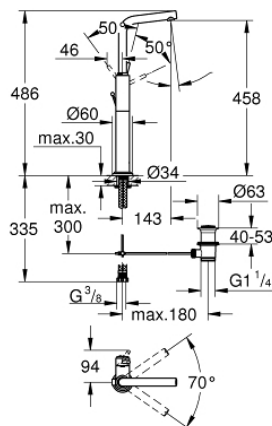

32 130 001 ATRIO SINGLE-LEVER BASIN MIXER 1/2" XL-SIZE

PRODUCT DESCRIPTION

- Colour: chrome
- single hole installation
- for free standing basins
- GROHE SilkMove 28 mm ceramic cartridge
- GROHE LongLife finish
- rapid-installation-system
- swivel tubular 7° spout with mousseur
- stop limiter
- pop-up waste set 1 1/4"
- flexible connection hoses

32 130 001 **ATRIO SINGLE-LEVER BASIN MIXER 1/2"**
XL-SIZE

SPARE PARTS, May 2008 – now

- 1: Lever (Spare part-nr. 46633000)
- 2: Shield (Spare part-nr. 46581000)
- 3: Fitting ring (Spare part-nr. 07419000)
- 4: Cartridge (Spare part-nr. 46580000)
- 5: Spout (Spare part-nr. 13231000)
- 5.1: Safety ring (Spare part-nr. 0806500M)
- 5.2: Sealing washer (Spare part-nr. 0128500M)
- 5.3: Mousseur (Spare part-nr. 64186000)
- 6: Pop-up rod (Spare part-nr. 06575000)
- 7: Shank mounting kit (Spare part-nr. 46249000)
- 8: Pop-up waste set (Spare part-nr. 28915000)
- 8.1: Plug (Spare part-nr. 45210000)