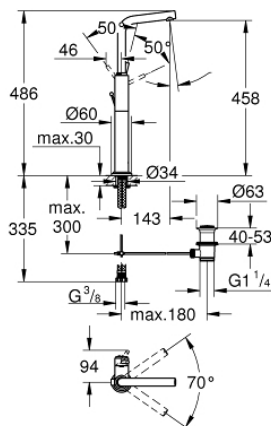

## 32 130 001 ATRIO SINGLE-LEVER BASIN MIXER 1/2" XL-SIZE

### PRODUCT DESCRIPTION

- Colour: chrome
- single hole installation
- for free-standing basins
- GROHE SilkMove 28 mm ceramic cartridge
- GROHE LongLife finish
- rapid installation system
- swivel tubular 7° spout with mousseur
- stop limiter
- pop-up waste set 1 1/4"
- flexible connection hoses

### SPARE PARTS, 5月 2008 – now

- 1: Lever (Spare part-nr. 46633000)
- 2: Cap (Spare part-nr. 46581000)
- 3: Fitting ring (Spare part-nr. 07419000)
- 4: Cartridge (Spare part-nr. 46580000)
- 5: Spout (Spare part-nr. 13231000)
- 5.1: Safety ring (Spare part-nr. 0806500M)
- 5.2: Sealing washer (Spare part-nr. 0128500M)
- 5.3: Mousseur (Spare part-nr. 64186000)
- 6: Pop-up rod (Spare part-nr. 06575000)
- 7: Shank mounting kit (Spare part-nr. 46249000)
- 8: Waste fitting (Spare part-nr. 28915000)
- 8.1: Plug (Spare part-nr. 45210000)