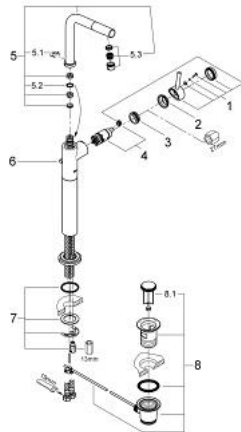

## 32 130 001 ATRIO SINGLE-LEVER BASIN MIXER 1/2" XL-SIZE

### PRODUCT DESCRIPTION

- Colour: chrome
- single hole installation
- for free-standing basins
- GROHE SilkMove 28 mm ceramic cartridge
- GROHE LongLife finish
- rapid installation system
- swivel tubular 7° spout with mousseur
- stop limiter
- pop-up waste set 1 1/4"
- flexible connection hoses

### SPARE PARTS, 5月 2008 – now

- 1: Lever (Spare part-nr. 46633000)
- 2: Cap (Spare part-nr. 46581000)
- 3: Fitting ring (Spare part-nr. 07419000)
- 4: Cartridge (Spare part-nr. 46580000)
- 5: Spout (Spare part-nr. 13231000)
- 5.1: Safety ring (Spare part-nr. 0806500M)
- 5.2: Sealing washer (Spare part-nr. 0128500M)
- 5.3: Mousseur (Spare part-nr. 64186000)
- 6: Pop-up rod (Spare part-nr. 06575000)
- 7: Shank mounting kit (Spare part-nr. 46249000)
- 8: Waste fitting (Spare part-nr. 28915000)
- 8.1: Plug (Spare part-nr. 45210000)