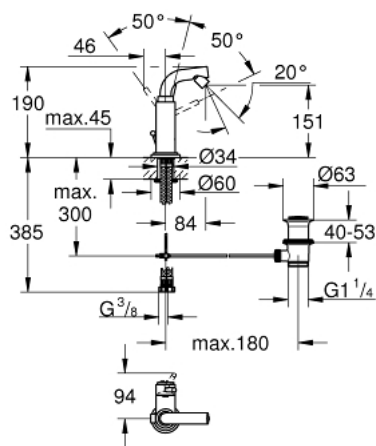

32 134 001 ATRIO SINGLE-LEVER BIDET MIXER M-SIZE

PRODUCT DESCRIPTION

- Colour: chrome
- single hole installation
- GROHE SilkMove 28 mm ceramic cartridge
- GROHE LongLife finish
- rapid-installation-system
- tubular 7° spout with ball-joint mousseur
- stop limiter
- pop-up waste set 1 1/4"
- flexible connection hoses

32 134 001 ATRIO SINGLE-LEVER BIDET MIXER M-SIZE

SPARE PARTS, August 2016 – now

- 1: Lever (Spare part-nr. 46633000)
- 2: Shield (Spare part-nr. 46581000)
- 3: Fitting ring (Spare part-nr. 07419000)
- 4: Cartridge (Spare part-nr. 46580000)
- 5: Mousseur (Spare part-nr. 13989000)
- 6: Pop-up rod (Spare part-nr. 06575000)
- 7: Shank mounting kit (Spare part-nr. 46249000)
- 8: Pop-up waste set 1 1/4" (Spare part-nr. 28910000)
- 8.1: Plug (Spare part-nr. 07182000)
- 8.2: Eccentric rod (Spare part-nr. 07052000)
- 9: Connection hose (Spare part-nr. 46255000)
- 10: Mounting wrench (Spare part-nr. 19017000)*
- 11: Eccentric rod (Spare part-nr. 07341000)*