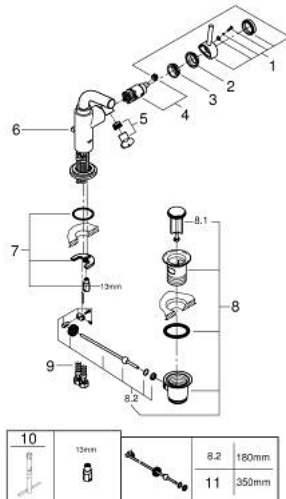

32 134 001 ATRIO SINGLE-LEVER BIDET MIXER M-SIZE

PRODUCT DESCRIPTION

- Colour: chrome
- single hole installation
- GROHE SilkMove 28 mm ceramic cartridge
- GROHE LongLife finish
- rapid-installation-system
- tubular 7° spout with ball-joint mousseur
- stop limiter
- pop-up waste set 1 1/4"
- flexible connection hoses

32 134 001 ATRIO SINGLE-LEVER BIDET MIXER M-SIZE

SPARE PARTS, August 2016 – now

- 1: Lever (Spare part-nr. 46633000)
- 2: Shield (Spare part-nr. 46581000)
- 3: Fitting ring (Spare part-nr. 07419000)
- 4: Cartridge (Spare part-nr. 46580000)
- 5: Mousseur (Spare part-nr. 13989000)
- 6: Pop-up rod (Spare part-nr. 06575000)
- 7: Shank mounting kit (Spare part-nr. 46249000)
- 8: Pop-up waste set 1 1/4" (Spare part-nr. 28910000)
- 8.1: Plug (Spare part-nr. 07182000)
- 8.2: Eccentric rod (Spare part-nr. 07052000)
- 9: Connection hose (Spare part-nr. 46255000)
- 10: Mounting wrench (Spare part-nr. 19017000)*
- 11: Eccentric rod (Spare part-nr. 07341000)*