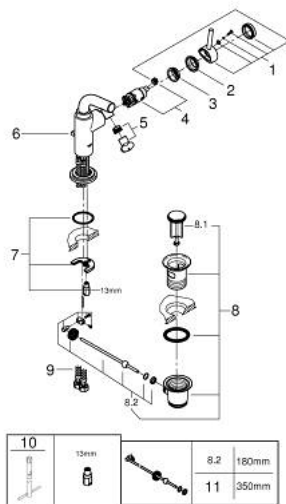

32 134 001 **ATRIO SINGLE-LEVER BIDET MIXER 1/2"**
M-SIZE

PRODUCT DESCRIPTION

- Colour: chrome
- single hole installation
- GROHE SilkMove 28 mm ceramic cartridge
- GROHE LongLife finish
- rapid installation system
- tubular 7° spout with ball-joint mousseur
- stop limiter
- pop-up waste set 1 1/4"
- flexible connection hoses

32 134 001 ATRIO SINGLE-LEVER BIDET MIXER 1/2" M-SIZE

SPARE PARTS, 8月 2016 – now

- 1: Lever (Spare part-nr. 46633000)
 - 2: Cap (Spare part-nr. 46581000)
 - 3: Fitting ring (Spare part-nr. 07419000)
 - 4: Cartridge (Spare part-nr. 46580000)
 - 5: Mousseur (Spare part-nr. 13989000)
 - 6: Pop-up rod (Spare part-nr. 06575000)
 - 7: Shank mounting kit (Spare part-nr. 46249000)
 - 8: Waste set 1 1/4" (Spare part-nr. 28910000)
 - 8.1: Plug (Spare part-nr. 07182000)
 - 8.2: Eccentric rod (Spare part-nr. 07052000)
 - 9: Connection hose (Spare part-nr. 46255000)
 - 10: Mounting wrench (Spare part-nr. 19017000)*
 - 11: Eccentric rod (Spare part-nr. 07341000)*
- * Optional accessories