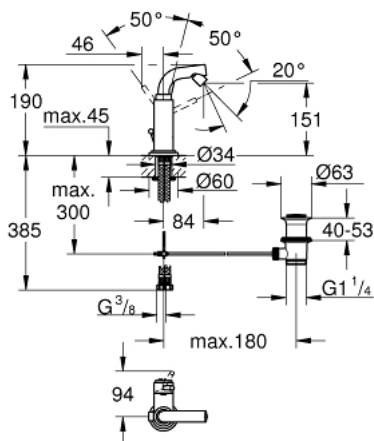

32 134 001 **ATRIO SINGLE-LEVER BIDET MIXER 1/2"**
M-SIZE

PRODUCT DESCRIPTION

- Colour: chrome
- single hole installation
- GROHE SilkMove 28 mm ceramic cartridge
- GROHE LongLife finish
- rapid installation system
- tubular 7° spout with ball-joint mousseur
- stop limiter
- pop-up waste set 1 1/4"
- flexible connection hoses

32 134 001 ATRIO SINGLE-LEVER BIDET MIXER 1/2" M-SIZE

SPARE PARTS, 8月 2016 – now

- 1: Lever (Spare part-nr. 46633000)
 - 2: Cap (Spare part-nr. 46581000)
 - 3: Fitting ring (Spare part-nr. 07419000)
 - 4: Cartridge (Spare part-nr. 46580000)
 - 5: Mousseur (Spare part-nr. 13989000)
 - 6: Pop-up rod (Spare part-nr. 06575000)
 - 7: Shank mounting kit (Spare part-nr. 46249000)
 - 8: Waste set 1 1/4" (Spare part-nr. 28910000)
 - 8.1: Plug (Spare part-nr. 07182000)
 - 8.2: Eccentric rod (Spare part-nr. 07052000)
 - 9: Connection hose (Spare part-nr. 46255000)
 - 10: Mounting wrench (Spare part-nr. 19017000)*
 - 11: Eccentric rod (Spare part-nr. 07341000)*
- * Optional accessories