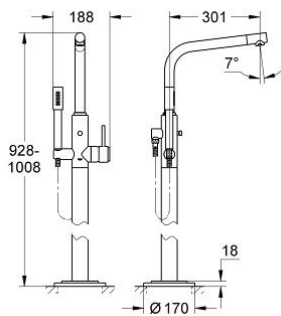

32 135 001 ATRIO SINGLE-LEVER BATH MIXER 1/2" FLOOR MOUNTED

PRODUCT DESCRIPTION

- Colour: chrome
- without floor installation plate
- GROHE LongLife finish
- GROHE SilkMove 46 mm ceramic cartridge
- adjustable flow rate limiter
- swivel tubular 7° spout with mousseur
- stop limiter
- automatic diverter: bath/shower
- integrated non-return valve in shower outlet 1/2"
- with shower holder
- handshower 28 034 000
- shower hose 1500 mm
- Protected against backflow
- for use with:
 - 45 991 000

32 135 001 ATRIO SINGLE-LEVER BATH MIXER 1/2" FLOOR MOUNTED

SPARE PARTS, May 2008 – now

- 1: Sistra (Spare part-nr. 07899000)
- 2: Safety washer (Spare part-nr. 6417500M)
- 3: Lever (Spare part-nr. 46634000)
- 4: Shield (Spare part-nr. 46242000)
- 5: Cartridge (Spare part-nr. 46048000)
- 6: Diverter knob (Spare part-nr. 64989000)
- 7: Diverter (Spare part-nr. 65655000)
- 8: Thread pin (Spare part-nr. 46639000)
- 9: Non-return valve (Spare part-nr. 08565000)
- 10: Dirt strainer (Spare part-nr. 0700200M)
- 11: Temperature limiter (Spare part-nr. 46308000)*