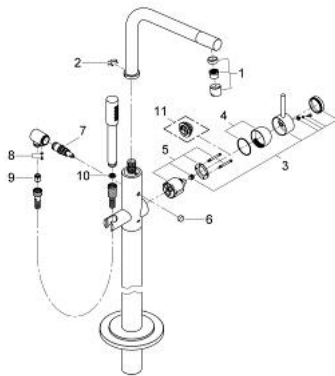

32 135 001 ATRIO SINGLE-LEVER BATH MIXER 1/2" FLOOR MOUNTED

PRODUCT DESCRIPTION

- Colour: chrome
- without floor installation plate
- GROHE LongLife finish
- GROHE SilkMove 46 mm ceramic cartridge
- adjustable flow rate limiter
- swivel tubular 7° spout with mousseur
- stop limiter
- automatic diverter: bath/shower
- integrated non-return valve in shower outlet 1/2"
- with shower holder
- handshower 28 034 000
- shower hose 1500 mm
- Protected against backflow
- for use with:
 - 45 991 000

32 135 001 ATRIO SINGLE-LEVER BATH MIXER 1/2" FLOOR MOUNTED

SPARE PARTS, May 2008 – now

- 1: Sistra (Spare part-nr. 07899000)
- 2: Safety washer (Spare part-nr. 6417500M)
- 3: Lever (Spare part-nr. 46634000)
- 4: Shield (Spare part-nr. 46242000)
- 5: Cartridge (Spare part-nr. 46048000)
- 6: Diverter knob (Spare part-nr. 64989000)
- 7: Diverter (Spare part-nr. 65655000)
- 8: Thread pin (Spare part-nr. 46639000)
- 9: Non-return valve (Spare part-nr. 08565000)
- 10: Dirt strainer (Spare part-nr. 0700200M)
- 11: Temperature limiter (Spare part-nr. 46308000)*