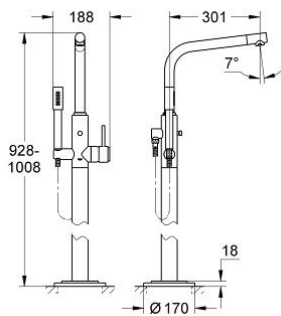

## 32 135 001 ATRIO SINGLE-LEVER BATH MIXER 1/2" FLOOR MOUNTED

### PRODUCT DESCRIPTION

- Colour: chrome
- without rough-in set (sold separately)
- GROHE LongLife finish
- GROHE SilkMove 46 mm ceramic cartridge
- adjustable flow rate limiter
- swivel tubular 7° spout with mousseur
- stop limiter
- diverter bath/shower
- integrated non-return valve in the shower outlet 1/2"
- with shower holder
- Sena hand shower (28 034)
- shower hose 1500 mm
- protected against backflow
- for use with:
  - 45 991

### SPARE PARTS, 5月 2008 – now

- 1: Sistra (Spare part-nr. 07899000)
- 2: Safety disc (Spare part-nr. 6417500M)
- 3: Lever (Spare part-nr. 46634000)
- 4: Cap (Spare part-nr. 46242000)
- 5: Cartridge (Spare part-nr. 46048000)
- 6: Diverter knob (Spare part-nr. 64989000)
- 7: Diverter (Spare part-nr. 65655000)
- 8: Thread pin (Spare part-nr. 46639000)
- 9: Non-return valve (Spare part-nr. 08565000)
- 10: Dirt strainer (Spare part-nr. 0700200M)
- 11: Temperature limiter (Spare part-nr. 46308000)\*