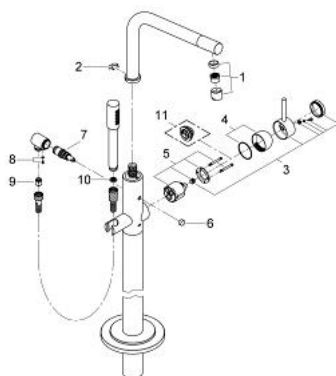

## 32 135 001 ATRIO SINGLE-LEVER BATH MIXER 1/2" FLOOR MOUNTED

### PRODUCT DESCRIPTION

- Colour: chrome
- without rough-in set (sold separately)
- GROHE LongLife finish
- GROHE SilkMove 46 mm ceramic cartridge
- adjustable flow rate limiter
- swivel tubular 7° spout with mousseur
- stop limiter
- diverter bath/shower
- integrated non-return valve in the shower outlet 1/2"
- with shower holder
- Sena hand shower (28 034)
- shower hose 1500 mm
- protected against backflow
- for use with:
  - 45 991

### SPARE PARTS, 5月 2008 – now

- 1: Sistra (Spare part-nr. 07899000)
- 2: Safety disc (Spare part-nr. 6417500M)
- 3: Lever (Spare part-nr. 46634000)
- 4: Cap (Spare part-nr. 46242000)
- 5: Cartridge (Spare part-nr. 46048000)
- 6: Diverter knob (Spare part-nr. 64989000)
- 7: Diverter (Spare part-nr. 65655000)
- 8: Thread pin (Spare part-nr. 46639000)
- 9: Non-return valve (Spare part-nr. 08565000)
- 10: Dirt strainer (Spare part-nr. 0700200M)
- 11: Temperature limiter (Spare part-nr. 46308000)\*