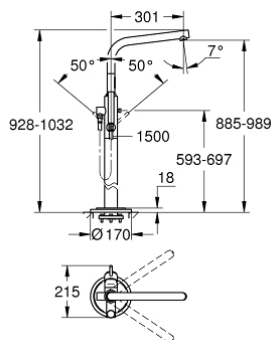

## 32 135 002 ATRIO SINGLE-LEVER BATH MIXER 1/2" FLOOR MOUNTED

### PRODUCT DESCRIPTION

- Colour: chrome
- without floor installation plate
- GROHE LongLife finish
- GROHE SilkMove 46 mm ceramic cartridge
- adjustable flow rate limiter
- swivel tubular 7° spout with mousseur
- projection 301 mm
- stop limiter
- automatic diverter: bath/shower
- integrated non-return valve in shower outlet 1/2"
- with shower holder
- handshower 28 034 000
- shower hose 1500 mm
- Protected against backflow
- for use with rough-in set 45 984
- replaces 32 135 001
- minimum pressure 1,0 bar

### SPARE PARTS, June 2016 – now

- 1: Sistra (Spare part-nr. 07899000)
- 2: Safety washer (Spare part-nr. 6417500M)
- 3: Lever (Spare part-nr. 46634000)
- 4: Shield (Spare part-nr. 46242000)
- 5: Cartridge (Spare part-nr. 46048000)
- 6: Diverter knob (Spare part-nr. 64989000)
- 7: Diverter (Spare part-nr. 65655000)
- 8: Non-return valve (Spare part-nr. 08565000)
- 9: Dirt strainer (Spare part-nr. 0700200M)
- 10: Temperature limiter (Spare part-nr. 46308000)\*