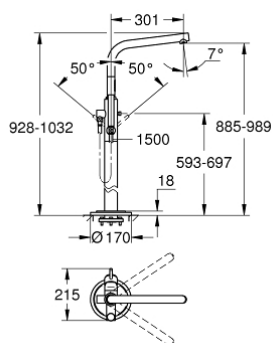

## 32 135 002 ATRIO SINGLE-LEVER BATH MIXER 1/2" FLOOR MOUNTED

### PRODUCT DESCRIPTION

- Colour: chrome
- without floor installation plate
- GROHE LongLife finish
- GROHE SilkMove 46 mm ceramic cartridge
- adjustable flow rate limiter
- swivel tubular 7° spout with mousseur
- projection 301 mm
- stop limiter
- automatic diverter: bath/shower
- integrated non-return valve in shower outlet 1/2"
- with shower holder
- handshower 28 034 000
- shower hose 1500 mm
- Protected against backflow
- for use with rough-in set 45 984
- minimum pressure 1,0 bar

### SPARE PARTS, June 2016 – now

- 1: Sistra (Spare part-nr. 07899000)
- 2: Safety washer (Spare part-nr. 6417500M)
- 3: Lever (Spare part-nr. 46634000)
- 4: Shield (Spare part-nr. 46242000)
- 5: Cartridge (Spare part-nr. 46048000)
- 6: Diverter knob (Spare part-nr. 64989000)
- 7: Diverter (Spare part-nr. 65655000)
- 8: Non-return valve (Spare part-nr. 08565000)
- 9: Dirt strainer (Spare part-nr. 0700200M)
- 10: Temperature limiter (Spare part-nr. 46308000)\*