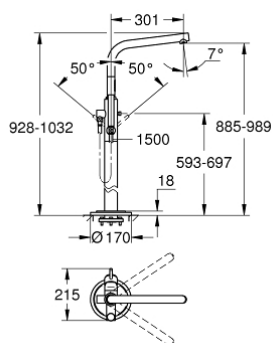

## 32 135 002 ATRIO SINGLE-LEVER BATH MIXER 1/2" FLOOR MOUNTED

### PRODUCT DESCRIPTION

- Colour: chrome
- without rough-in set (sold separately)
- GROHE LongLife finish
- GROHE SilkMove 46 mm ceramic cartridge
- adjustable flow rate limiter
- swivel tubular 7° spout with mousseur
- projection 301 mm
- stop limiter
- diverter bath/shower
- integrated non-return valve in the shower outlet 1/2"
- with shower holder
- Sena hand shower (28 034)
- shower hose 1500 mm
- protected against backflow
- for use with rough-in set 45 984
- replaces 32 135 001
- min. recommended pressure 1.0 bar

### SPARE PARTS, 6月 2016 – now

- 1: Sistra (Spare part-nr. 07899000)
  - 2: Safety disc (Spare part-nr. 6417500M)
  - 3: Lever (Spare part-nr. 46634000)
  - 4: Cap (Spare part-nr. 46242000)
  - 5: Cartridge (Spare part-nr. 46048000)
  - 6: Diverter knob (Spare part-nr. 64989000)
  - 7: Diverter (Spare part-nr. 65655000)
  - 8: Non-return valve (Spare part-nr. 08565000)
  - 9: Dirt strainer (Spare part-nr. 0700200M)
  - 10: Temperature limiter (Spare part-nr. 46308000)\*
- \* Optional accessories