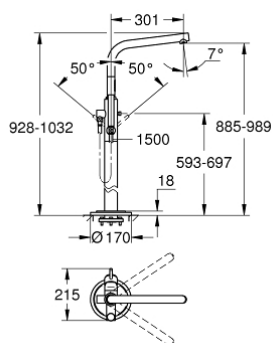

32 135 002 ATRIO SINGLE-LEVER BATH MIXER 1/2" FLOOR MOUNTED

PRODUCT DESCRIPTION

- Colour: chrome
- without rough-in set (sold separately)
- GROHE LongLife finish
- GROHE SilkMove 46 mm ceramic cartridge
- adjustable flow rate limiter
- swivel tubular 7° spout with mousseur
- projection 301 mm
- stop limiter
- diverter bath/shower
- integrated non-return valve in the shower outlet 1/2"
- with shower holder
- Sena hand shower (28 034)
- shower hose 1500 mm
- protected against backflow
- for use with rough-in set 45 984
- min. recommended pressure 1.0 bar

32 135 002 ATRIO SINGLE-LEVER BATH MIXER 1/2" FLOOR MOUNTED

SPARE PARTS, 6月 2016 – now

- 1: Sistra (Spare part-nr. 07899000)
 - 2: Safety disc (Spare part-nr. 6417500M)
 - 3: Lever (Spare part-nr. 46634000)
 - 4: Cap (Spare part-nr. 46242000)
 - 5: Cartridge (Spare part-nr. 46048000)
 - 6: Diverter knob (Spare part-nr. 64989000)
 - 7: Diverter (Spare part-nr. 65655000)
 - 8: Non-return valve (Spare part-nr. 08565000)
 - 9: Dirt strainer (Spare part-nr. 0700200M)
 - 10: Temperature limiter (Spare part-nr. 46308000)*
- * Optional accessories