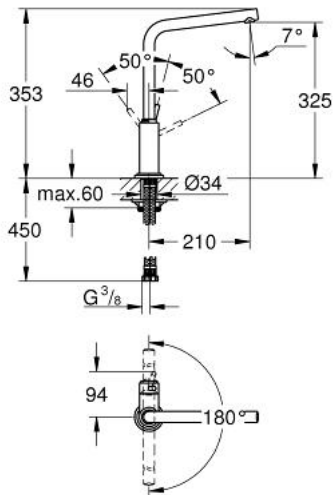

32 136 001 ATRIO SINGLE-LEVER SINK MIXER 1/2"

PRODUCT DESCRIPTION

- Colour: chrome
- single hole installation
- GROHE SilkMove 28 mm ceramic cartridge
- swivel tubular 7° spout with mousseur
- selectable swivel area : 180° / 360°
- flexible connection hoses
- rapid-installation-system
- minimum pressure 1,0 bar

32 136 001 ATRIO SINGLE-LEVER SINK MIXER 1/2"

SPARE PARTS, September 2008 – now

- 1: Lever (Spare part-nr. 46633000)
 - 2: Shield (Spare part-nr. 46581000)
 - 3: Fitting ring (Spare part-nr. 07419000)
 - 4: Cartridge (Spare part-nr. 46580000)
 - 5: Spout (Spare part-nr. 13230000)
 - 5.1: Safety ring (Spare part-nr. 0806500M)
 - 5.2: Sealing washer (Spare part-nr. 0128500M)
 - 5.3: Mousseur (Spare part-nr. 64186000)
 - 6: Shank mounting kit (Spare part-nr. 46249000)
 - 7: Flexible connection hose, 470 (Spare part-nr. 45484000)
 - 8: Disassembling key
(for Relexa Plus, Relexa Cosmopolitan face plate) (Spare part-nr. 19132000)*
- * Optional accessories