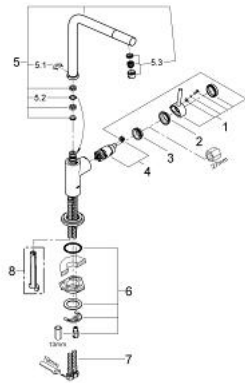

32 136 001 ATRIO SINGLE-LEVER SINK MIXER 1/2"

PRODUCT DESCRIPTION

- Colour: chrome
- single hole installation
- GROHE SilkMove 28 mm ceramic cartridge
- swivel tubular 7° spout with mousseur
- selectable swivel area : 180° / 360°
- flexible connection hoses
- rapid-installation-system
- minimum pressure 1,0 bar

32 136 001 ATRIO SINGLE-LEVER SINK MIXER 1/2"

SPARE PARTS, September 2008 – now

- 1: Lever (Spare part-nr. 46633000)
 - 2: Shield (Spare part-nr. 46581000)
 - 3: Fitting ring (Spare part-nr. 07419000)
 - 4: Cartridge (Spare part-nr. 46580000)
 - 5: Spout (Spare part-nr. 13230000)
 - 5.1: Safety ring (Spare part-nr. 0806500M)
 - 5.2: Sealing washer (Spare part-nr. 0128500M)
 - 5.3: Mousseur (Spare part-nr. 64186000)
 - 6: Shank mounting kit (Spare part-nr. 46249000)
 - 7: Flexible connection hose, 470 (Spare part-nr. 45484000)
 - 8: Disassembling key
(for Relexa Plus, Relexa Cosmopolitan face plate) (Spare part-nr. 19132000)*
- * Optional accessories