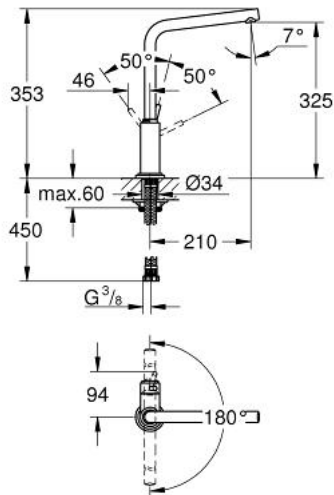

32 136 001 ATRIO SINGLE-LEVER SINK MIXER 1/2"

PRODUCT DESCRIPTION

- Colour: chrome
- single hole installation
- GROHE SilkMove 28 mm ceramic cartridge
- swivel tubular 7° spout with mousseur
- selectable swivel area: 180° / 360°
- flexible connection hoses
- rapid installation system
- min. recommended pressure 1.0 bar

32 136 001 ATRIO SINGLE-LEVER SINK MIXER 1/2"

SPARE PARTS, 9月 2008 – now

- 1: Lever (Spare part-nr. 46633000)
 - 2: Cap (Spare part-nr. 46581000)
 - 3: Fitting ring (Spare part-nr. 07419000)
 - 4: Cartridge (Spare part-nr. 46580000)
 - 5: Spout (Spare part-nr. 13230000)
 - 5.1: Safety ring (Spare part-nr. 0806500M)
 - 5.2: Sealing washer (Spare part-nr. 0128500M)
 - 5.3: Mousseur (Spare part-nr. 64186000)
 - 6: Shank mounting kit (Spare part-nr. 46249000)
 - 7: Flexible connection hose, 470 (Spare part-nr. 45484000)
 - 8: Disassembling key (Spare part-nr. 19132000)*
- * Optional accessories