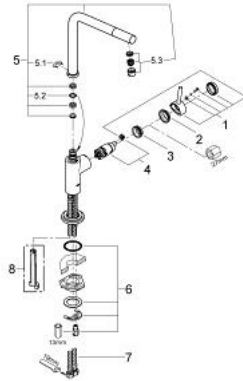

32 136 001 ATRIO SINGLE-LEVER SINK MIXER 1/2"

PRODUCT DESCRIPTION

- Colour: chrome
- single hole installation
- GROHE SilkMove 28 mm ceramic cartridge
- swivel tubular 7° spout with mousseur
- selectable swivel area: 180° / 360°
- flexible connection hoses
- rapid installation system
- min. recommended pressure 1.0 bar

32 136 001 ATRIO SINGLE-LEVER SINK MIXER 1/2"

SPARE PARTS, 9月 2008 – now

- 1: Lever (Spare part-nr. 46633000)
 - 2: Cap (Spare part-nr. 46581000)
 - 3: Fitting ring (Spare part-nr. 07419000)
 - 4: Cartridge (Spare part-nr. 46580000)
 - 5: Spout (Spare part-nr. 13230000)
 - 5.1: Safety ring (Spare part-nr. 0806500M)
 - 5.2: Sealing washer (Spare part-nr. 0128500M)
 - 5.3: Mousseur (Spare part-nr. 64186000)
 - 6: Shank mounting kit (Spare part-nr. 46249000)
 - 7: Flexible connection hose, 470 (Spare part-nr. 45484000)
 - 8: Disassembling key (Spare part-nr. 19132000)*
- * Optional accessories