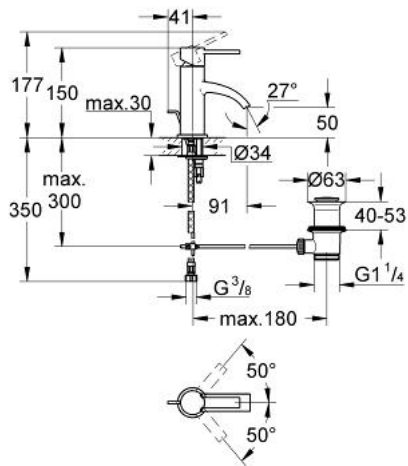

32 144 000 ALLURE SINGLE-LEVER BASIN MIXER

PRODUCT DESCRIPTION

- Colour: chrome
- GROHE EcoJoy - less water, perfect flow
- single hole installation
- GROHE SilkMove 28 mm ceramic cartridge
- GROHE LongLife finish
- pop-up waste set 1 1/4"
- flexible connection hoses
- rapid-installation-system
- flow limiter 6 l/min

32 144 000 ALLURE SINGLE-LEVER BASIN MIXER

SPARE PARTS, June 2005 – now

- 1: Lever (Spare part-nr. 46610000)
 - 2: Shield (Spare part-nr. 46581000)
 - 3: Fitting ring (Spare part-nr. 07419000)
 - 4: Cartridge (Spare part-nr. 46580000)
 - 5: Pop-up rod (Spare part-nr. 46739000)
 - 6: Shank mounting kit (Spare part-nr. 46671000)
 - 7: Pop-up waste set 1 1/4" (Spare part-nr. 28910000)
 - 7.1: Plug (Spare part-nr. 07182000)
 - 7.2: Eccentric rod (Spare part-nr. 07052000)
 - 8: Mounting wrench (Spare part-nr. 19017000)*
 - 9: Eccentric rod (Spare part-nr. 07341000)*
- * Optional accessories