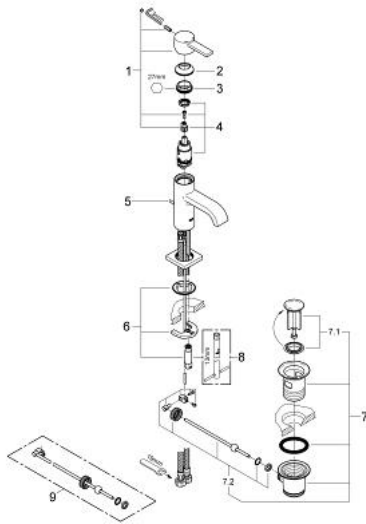

32 144 000 ALLURE SINGLE-LEVER BASIN MIXER

PRODUCT DESCRIPTION

- Colour: chrome
- GROHE EcoJoy - less water, perfect flow
- single hole installation
- GROHE SilkMove 28 mm ceramic cartridge
- GROHE LongLife finish
- pop-up waste set 1 1/4"
- flexible connection hoses
- rapid-installation-system
- flow limiter 6 l/min

32 144 000 ALLURE SINGLE-LEVER BASIN MIXER

SPARE PARTS, June 2005 – now

- 1: Lever (Spare part-nr. 46610000)
 - 2: Shield (Spare part-nr. 46581000)
 - 3: Fitting ring (Spare part-nr. 07419000)
 - 4: Cartridge (Spare part-nr. 46580000)
 - 5: Pop-up rod (Spare part-nr. 46739000)
 - 6: Shank mounting kit (Spare part-nr. 46671000)
 - 7: Pop-up waste set 1 1/4" (Spare part-nr. 28910000)
 - 7.1: Plug (Spare part-nr. 07182000)
 - 7.2: Eccentric rod (Spare part-nr. 07052000)
 - 8: Mounting wrench (Spare part-nr. 19017000)*
 - 9: Eccentric rod (Spare part-nr. 07341000)*
- * Optional accessories