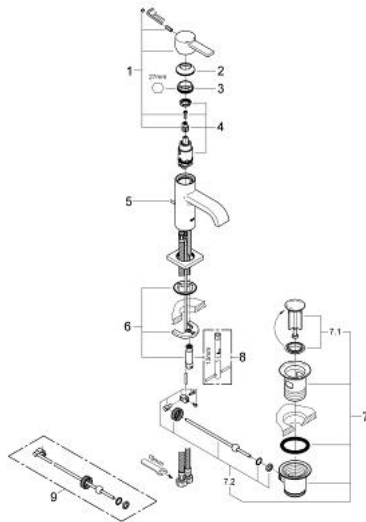

32 144 000 ALLURE SINGLE-LEVER BASIN MIXER 1/2"

PRODUCT DESCRIPTION

- Colour: chrome
- GROHE EcoJoy - Less water, perfect flow
- single hole installation
- GROHE SilkMove 28 mm ceramic cartridge
- GROHE LongLife finish
- pop-up waste set 1 1/4"
- flexible connection hoses
- rapid installation system
- flow limiter 6 l/min

32 144 000 ALLURE SINGLE-LEVER BASIN MIXER 1/2"

SPARE PARTS, 6月 2005 – now

- 1: Lever (Spare part-nr. 46610000)
- 2: Cap (Spare part-nr. 46581000)
- 3: Fitting ring (Spare part-nr. 07419000)
- 4: Cartridge (Spare part-nr. 46580000)
- 5: Pop-up rod (Spare part-nr. 46739000)
- 6: Shank mounting kit (Spare part-nr. 46671000)
- 7: Waste set 1 1/4" (Spare part-nr. 28910000)
- 7.1: Plug (Spare part-nr. 07182000)
- 7.2: Eccentric rod (Spare part-nr. 07052000)
- 8: Mounting wrench (Spare part-nr. 19017000)*
- 9: Eccentric rod (Spare part-nr. 07341000)*