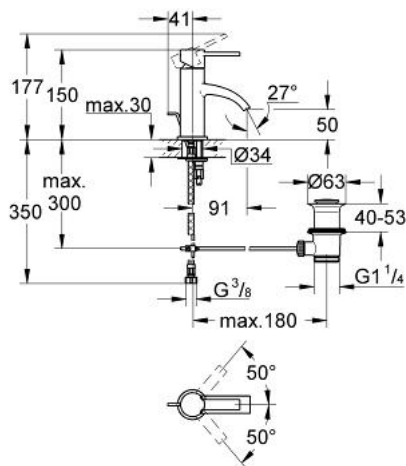

32 144 000 ALLURE SINGLE-LEVER BASIN MIXER 1/2"

PRODUCT DESCRIPTION

- Colour: chrome
- GROHE EcoJoy - Less water, perfect flow
- single hole installation
- GROHE SilkMove 28 mm ceramic cartridge
- GROHE LongLife finish
- pop-up waste set 1 1/4"
- flexible connection hoses
- rapid installation system
- flow limiter 6 l/min

32 144 000 ALLURE SINGLE-LEVER BASIN MIXER 1/2"

SPARE PARTS, 6月 2005 – now

- 1: Lever (Spare part-nr. 46610000)
- 2: Cap (Spare part-nr. 46581000)
- 3: Fitting ring (Spare part-nr. 07419000)
- 4: Cartridge (Spare part-nr. 46580000)
- 5: Pop-up rod (Spare part-nr. 46739000)
- 6: Shank mounting kit (Spare part-nr. 46671000)
- 7: Waste set 1 1/4" (Spare part-nr. 28910000)
- 7.1: Plug (Spare part-nr. 07182000)
- 7.2: Eccentric rod (Spare part-nr. 07052000)
- 8: Mounting wrench (Spare part-nr. 19017000)*
- 9: Eccentric rod (Spare part-nr. 07341000)*