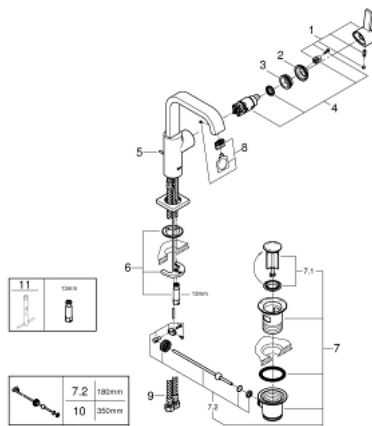

32 146 000 **ALLURE SINGLE-LEVER BASIN MIXER 1/2"**  
**L-SIZE**

**PRODUCT DESCRIPTION**

- Colour: chrome
- single hole installation
- GROHE SilkMove 28 mm ceramic cartridge
- GROHE LongLife finish
- 6.0 l/min flow limiter
- rapid-installation-system
- mousseur
- U spout
- pop-up waste set 1 1/4"
- flexible connection hoses

32 146 000 **ALLURE SINGLE-LEVER BASIN MIXER 1/2"**  
**L-SIZE**

**SPARE PARTS**, July 2016 – now

- 1: Lever (Spare part-nr. 46610000)
- 2: Shield (Spare part-nr. 46581000)
- 3: Fitting ring (Spare part-nr. 07419000)
- 4: Cartridge (Spare part-nr. 46580000)
- 5: Pop-up rod (Spare part-nr. 46739000)
- 6: Shank mounting kit (Spare part-nr. 46671000)
- 7: Pop-up waste set 1 1/4" (Spare part-nr. 28910000)
- 7.1: Plug (Spare part-nr. 07182000)
- 7.2: Eccentric rod (Spare part-nr. 07052000)
- 8: Mousseur (Spare part-nr. 13220000)
- 9: Connection hose (Spare part-nr. 46255000)
- 10: Eccentric rod (Spare part-nr. 07341000)\*
- 11: Mounting wrench (Spare part-nr. 19017000)\*