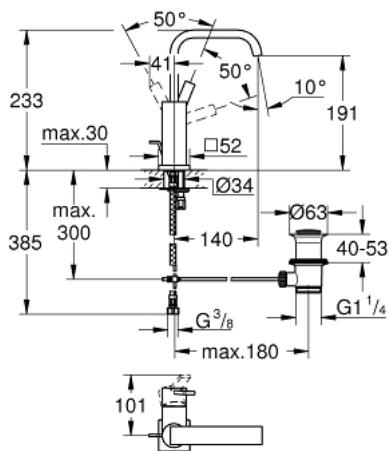

32 146 000 **ALLURE SINGLE-LEVER BASIN MIXER 1/2"**  
**L-SIZE**

**PRODUCT DESCRIPTION**

- Colour: chrome
- single hole installation
- GROHE SilkMove 28 mm ceramic cartridge
- GROHE LongLife finish
- 6.0 l/min flow limiter
- rapid-installation-system
- mousseur
- U spout
- pop-up waste set 1 1/4"
- flexible connection hoses

32 146 000 **ALLURE SINGLE-LEVER BASIN MIXER 1/2"**  
**L-SIZE**

**SPARE PARTS**, July 2016 – now

- 1: Lever (Spare part-nr. 46610000)
- 2: Shield (Spare part-nr. 46581000)
- 3: Fitting ring (Spare part-nr. 07419000)
- 4: Cartridge (Spare part-nr. 46580000)
- 5: Pop-up rod (Spare part-nr. 46739000)
- 6: Shank mounting kit (Spare part-nr. 46671000)
- 7: Pop-up waste set 1 1/4" (Spare part-nr. 28910000)
- 7.1: Plug (Spare part-nr. 07182000)
- 7.2: Eccentric rod (Spare part-nr. 07052000)
- 8: Mousseur (Spare part-nr. 13220000)
- 9: Connection hose (Spare part-nr. 46255000)
- 10: Eccentric rod (Spare part-nr. 07341000)\*
- 11: Mounting wrench (Spare part-nr. 19017000)\*